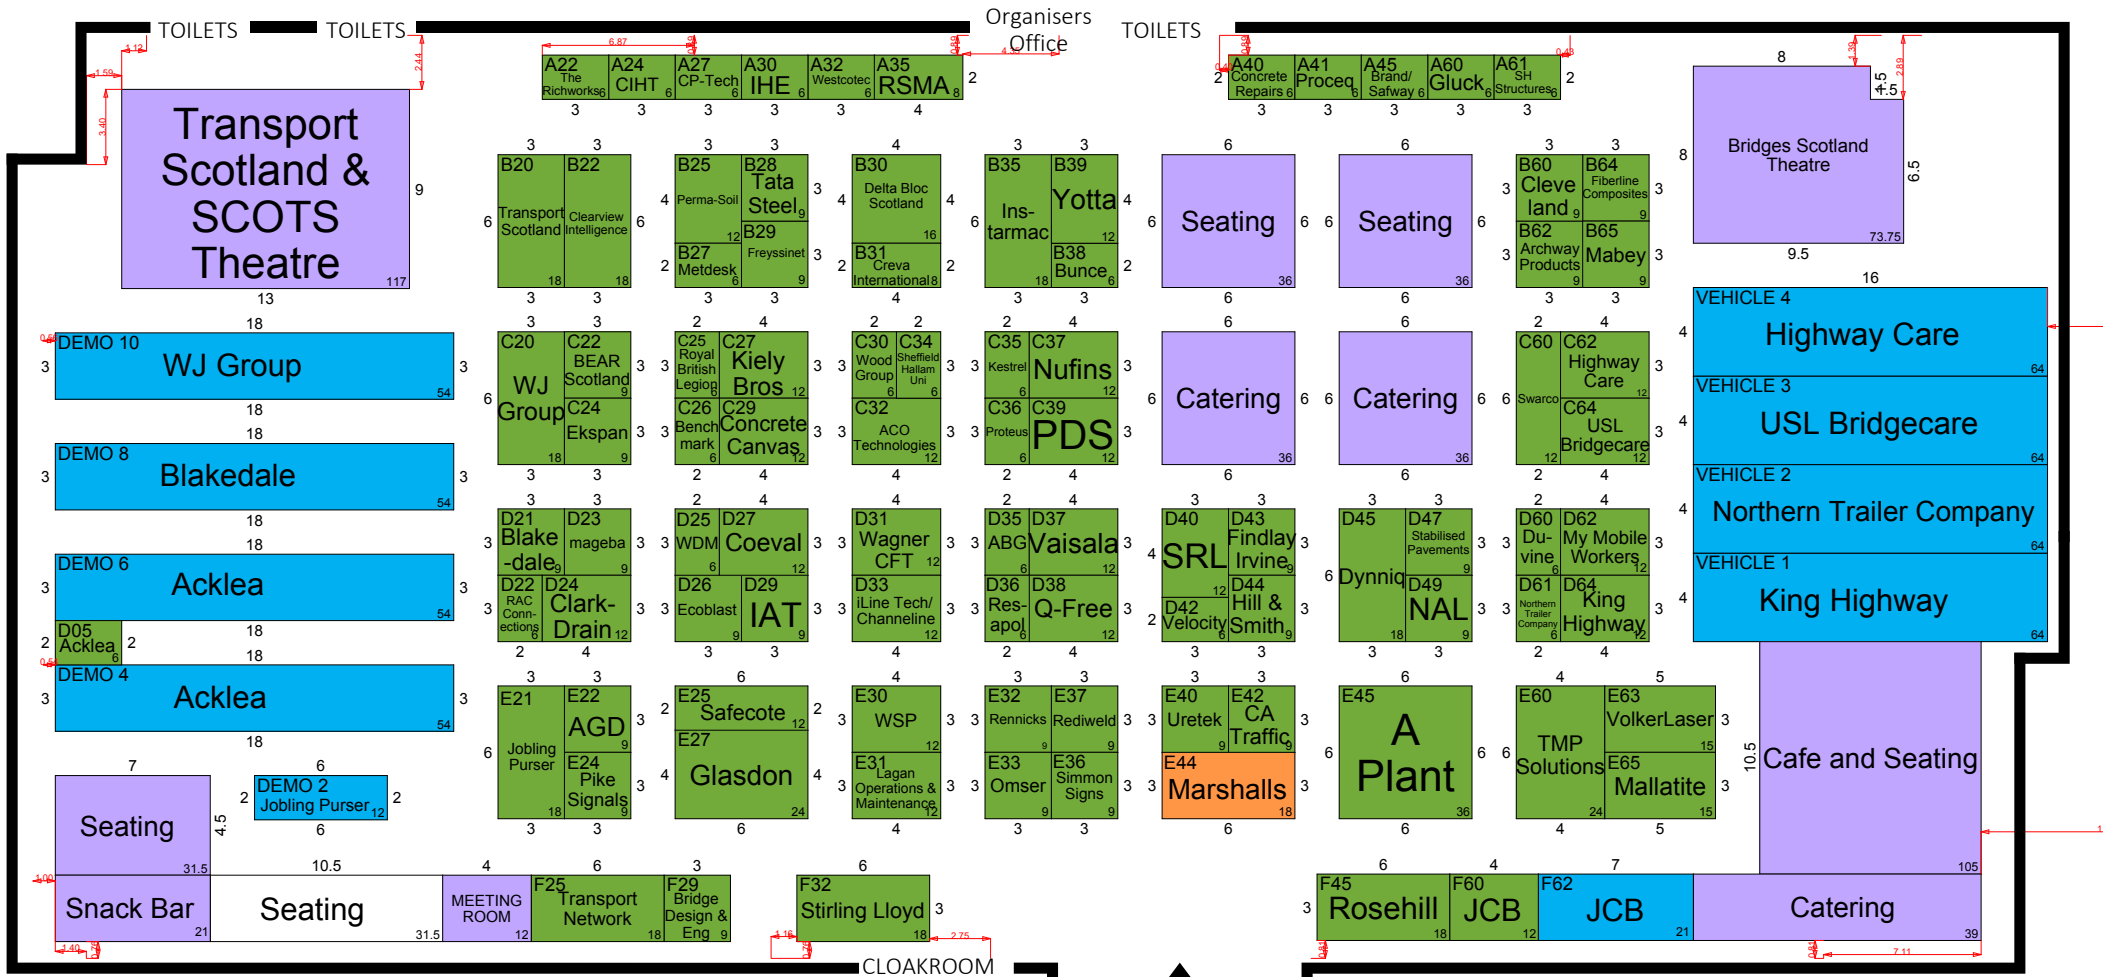

Traffex  
**RoadExpoScotland**  
 PART OF TRANSPORT NETWORK  
 1-2 November 2017 | Royal Highland Centre, Edinburgh

INCORPORATING  
**Bridges**  
 SCOTLAND  
 conference  
 PART OF TRANSPORT NETWORK

Available  
  Reserved  
  Sold  
  Proposal  
  Feature

MAIN ENTRANCE