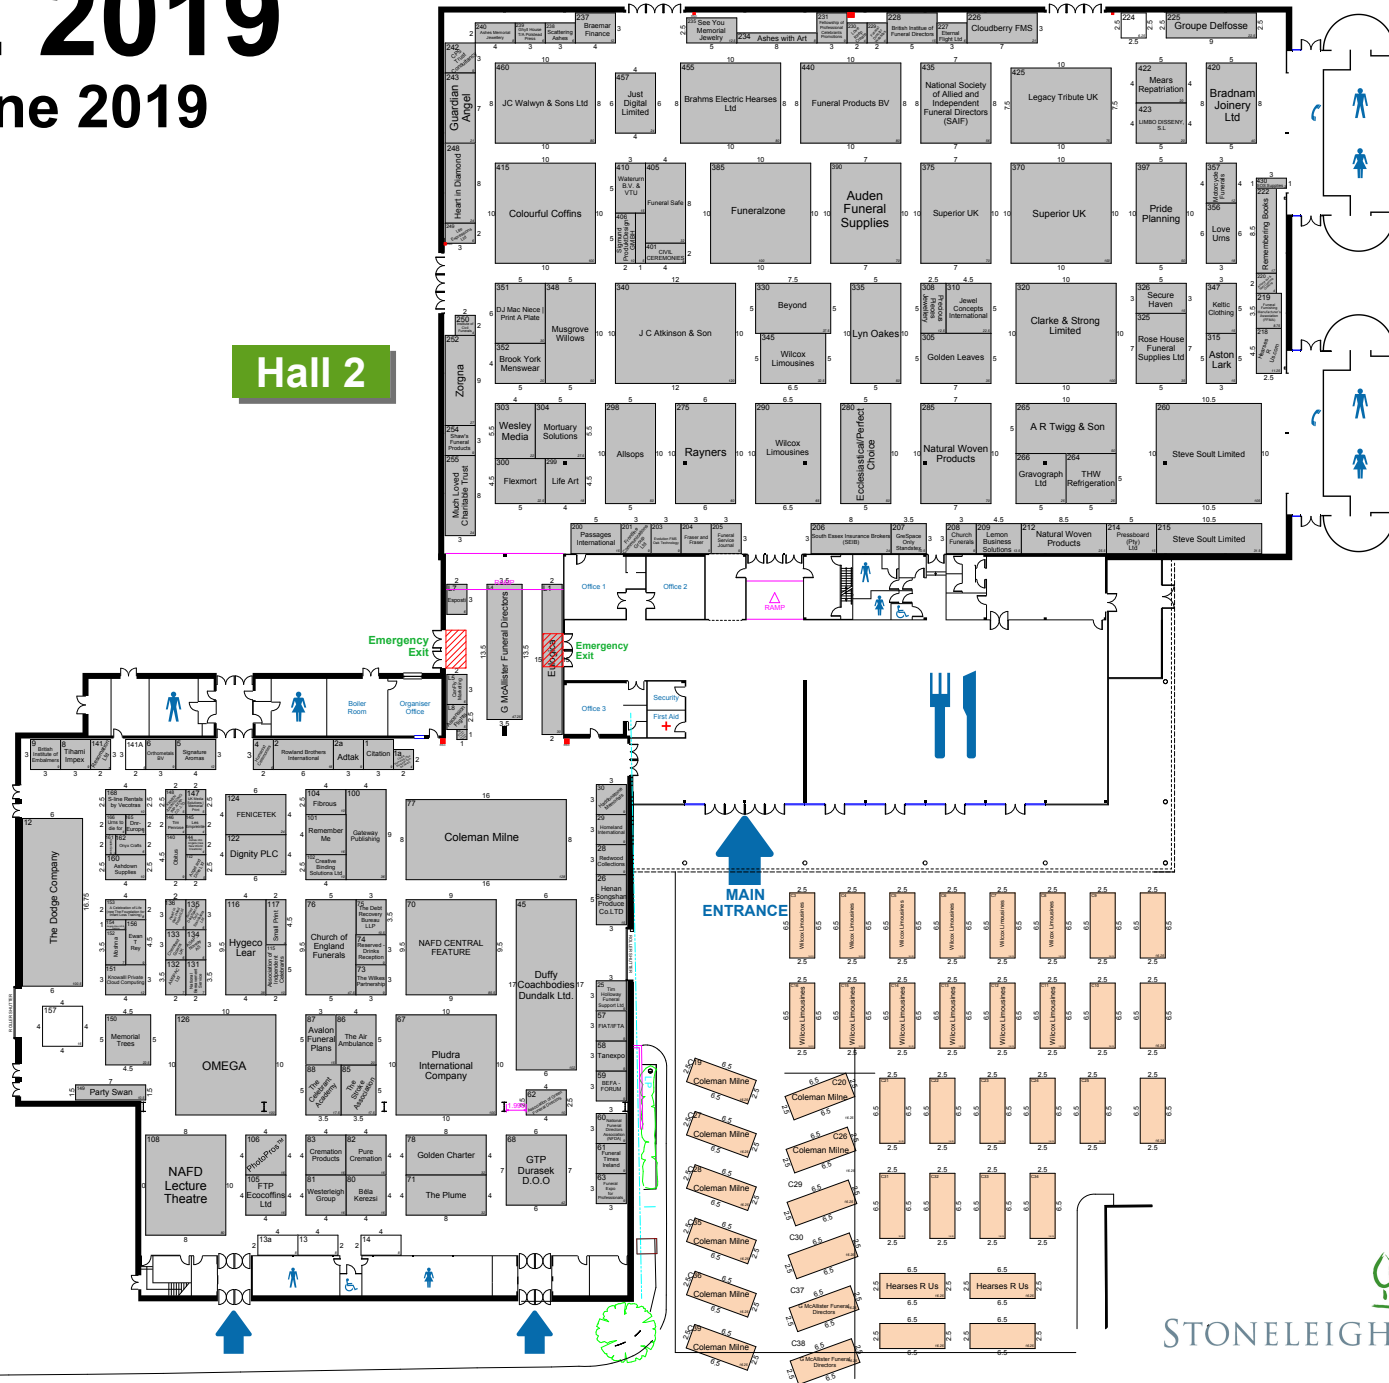

NFE 2019

7 - 9 June 2019

Hall 2

Hall 1