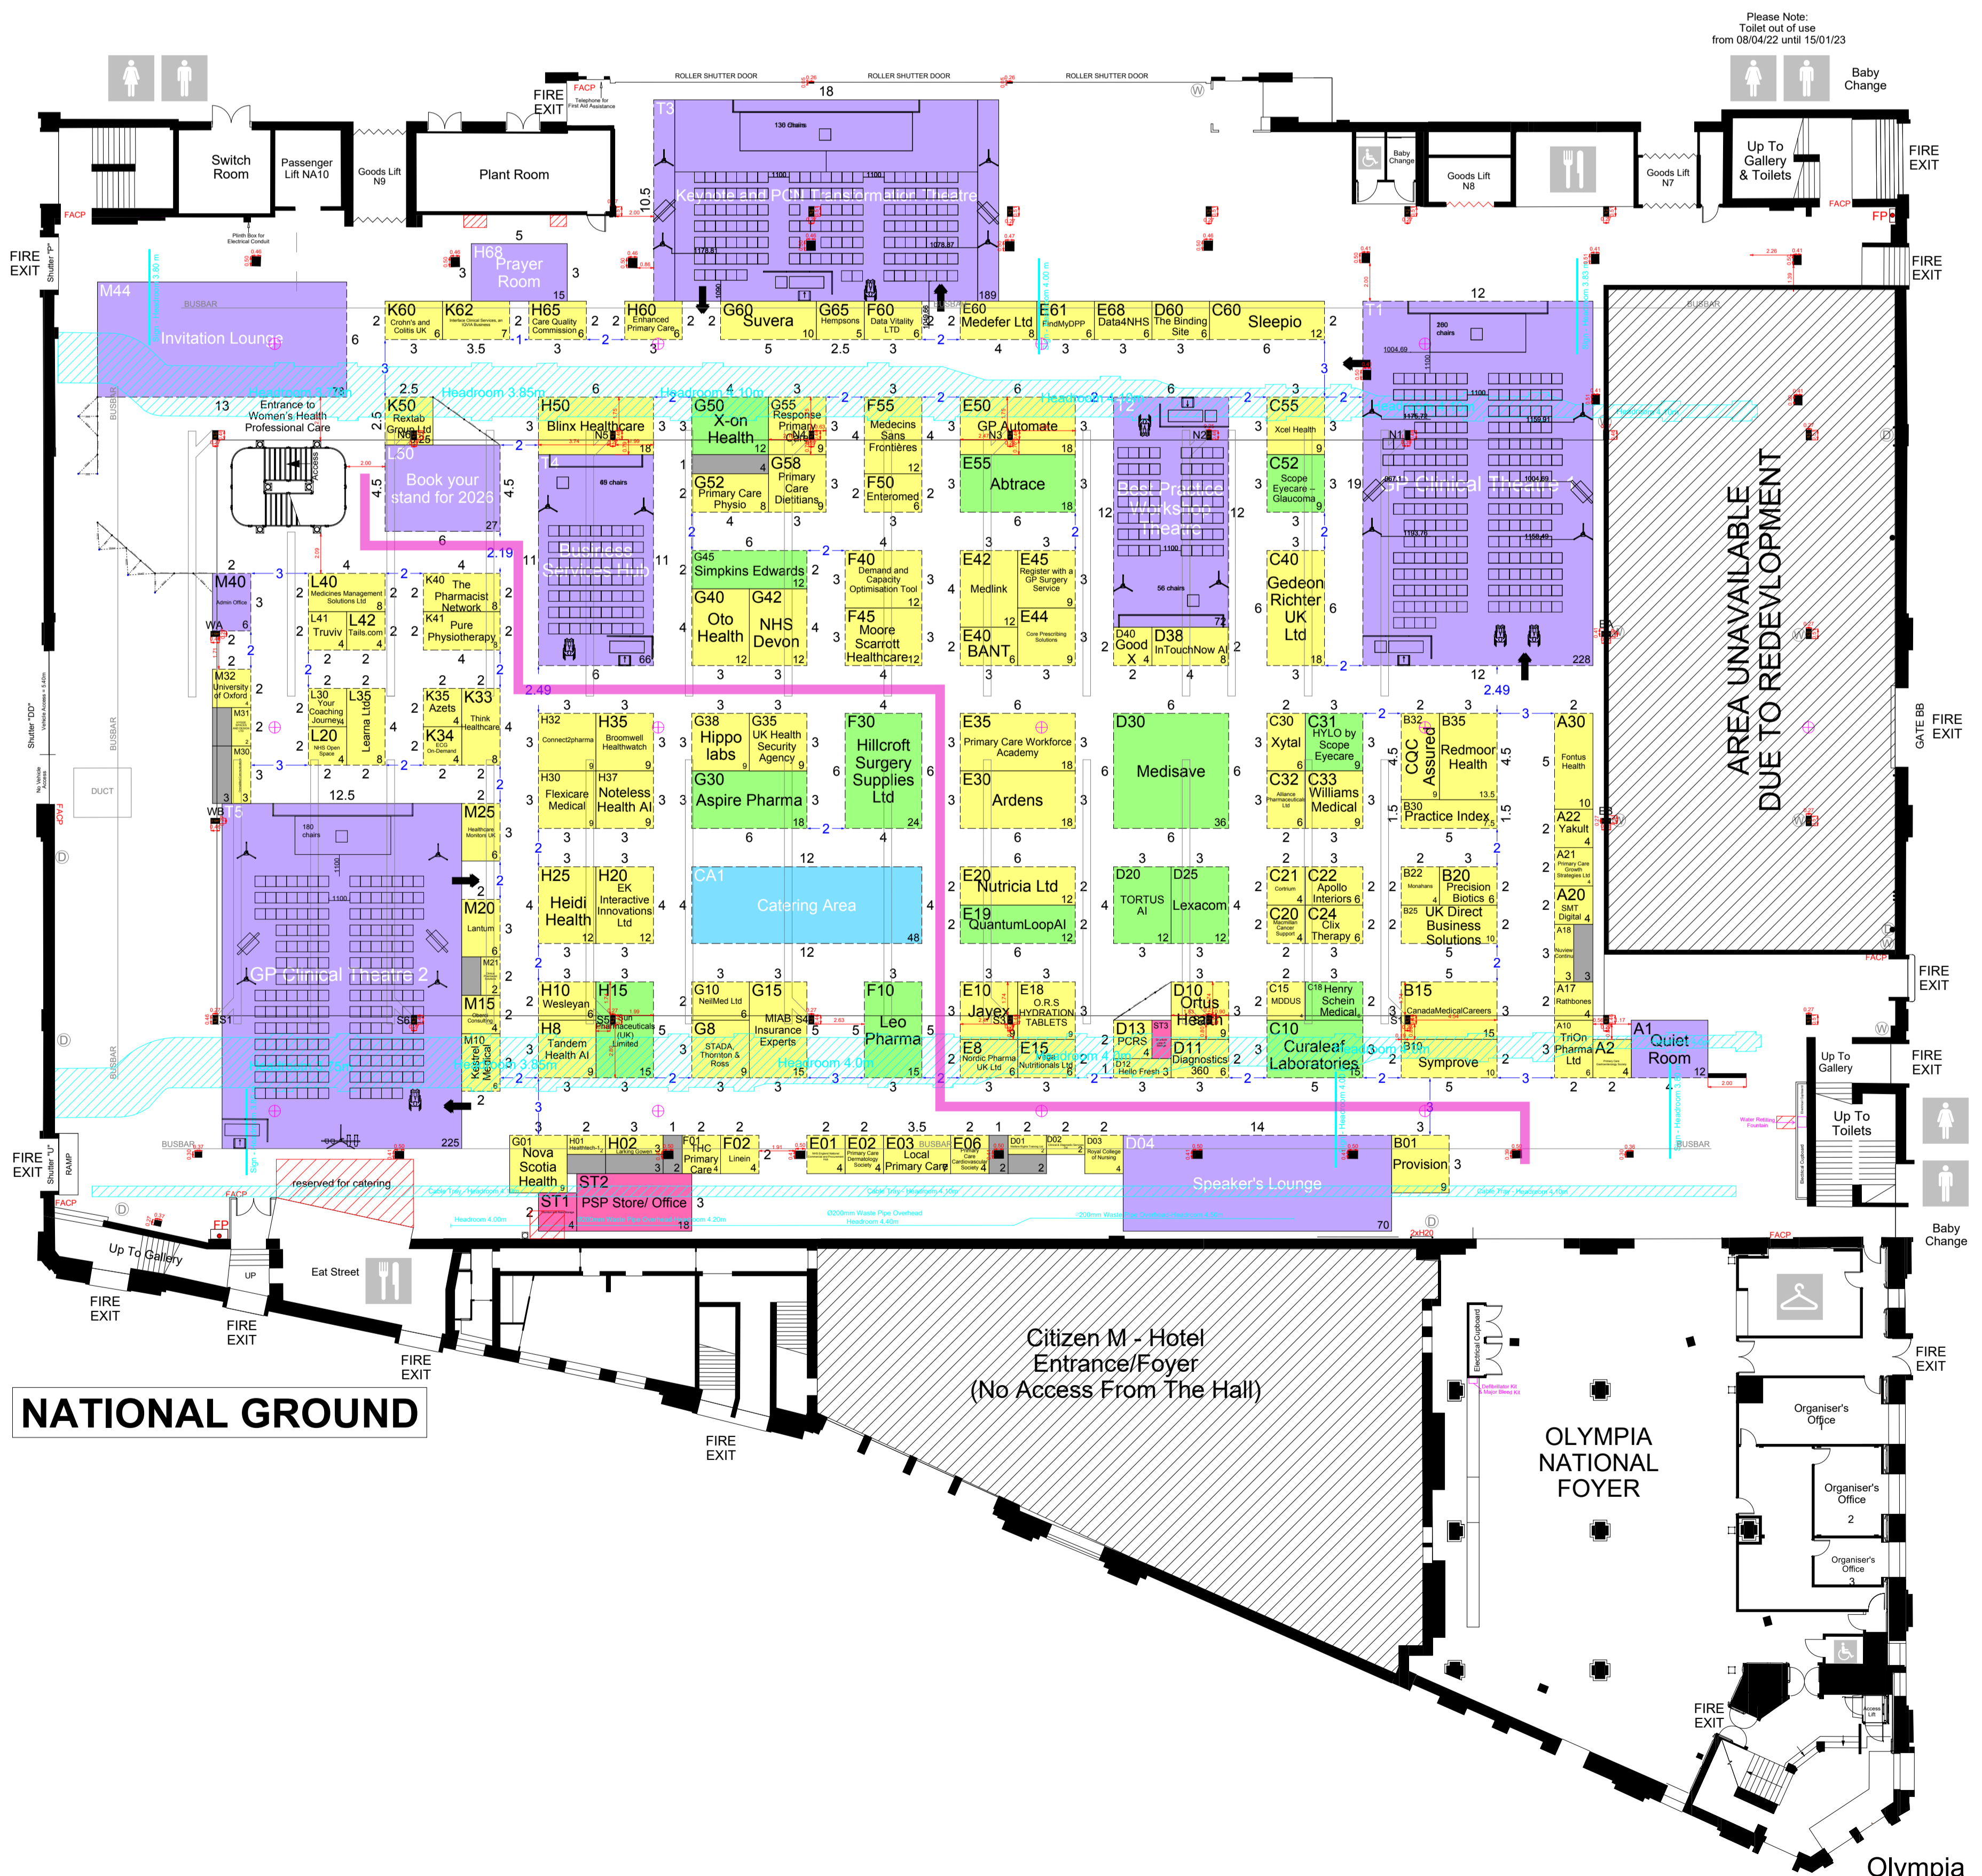

NATIONAL GALLERY

NATIONAL GROUND

- Available
- Pod
- Space
- Void
- Catering
- Seating
- Storage
- Shell
- Turnkey

Olympia National Entrance