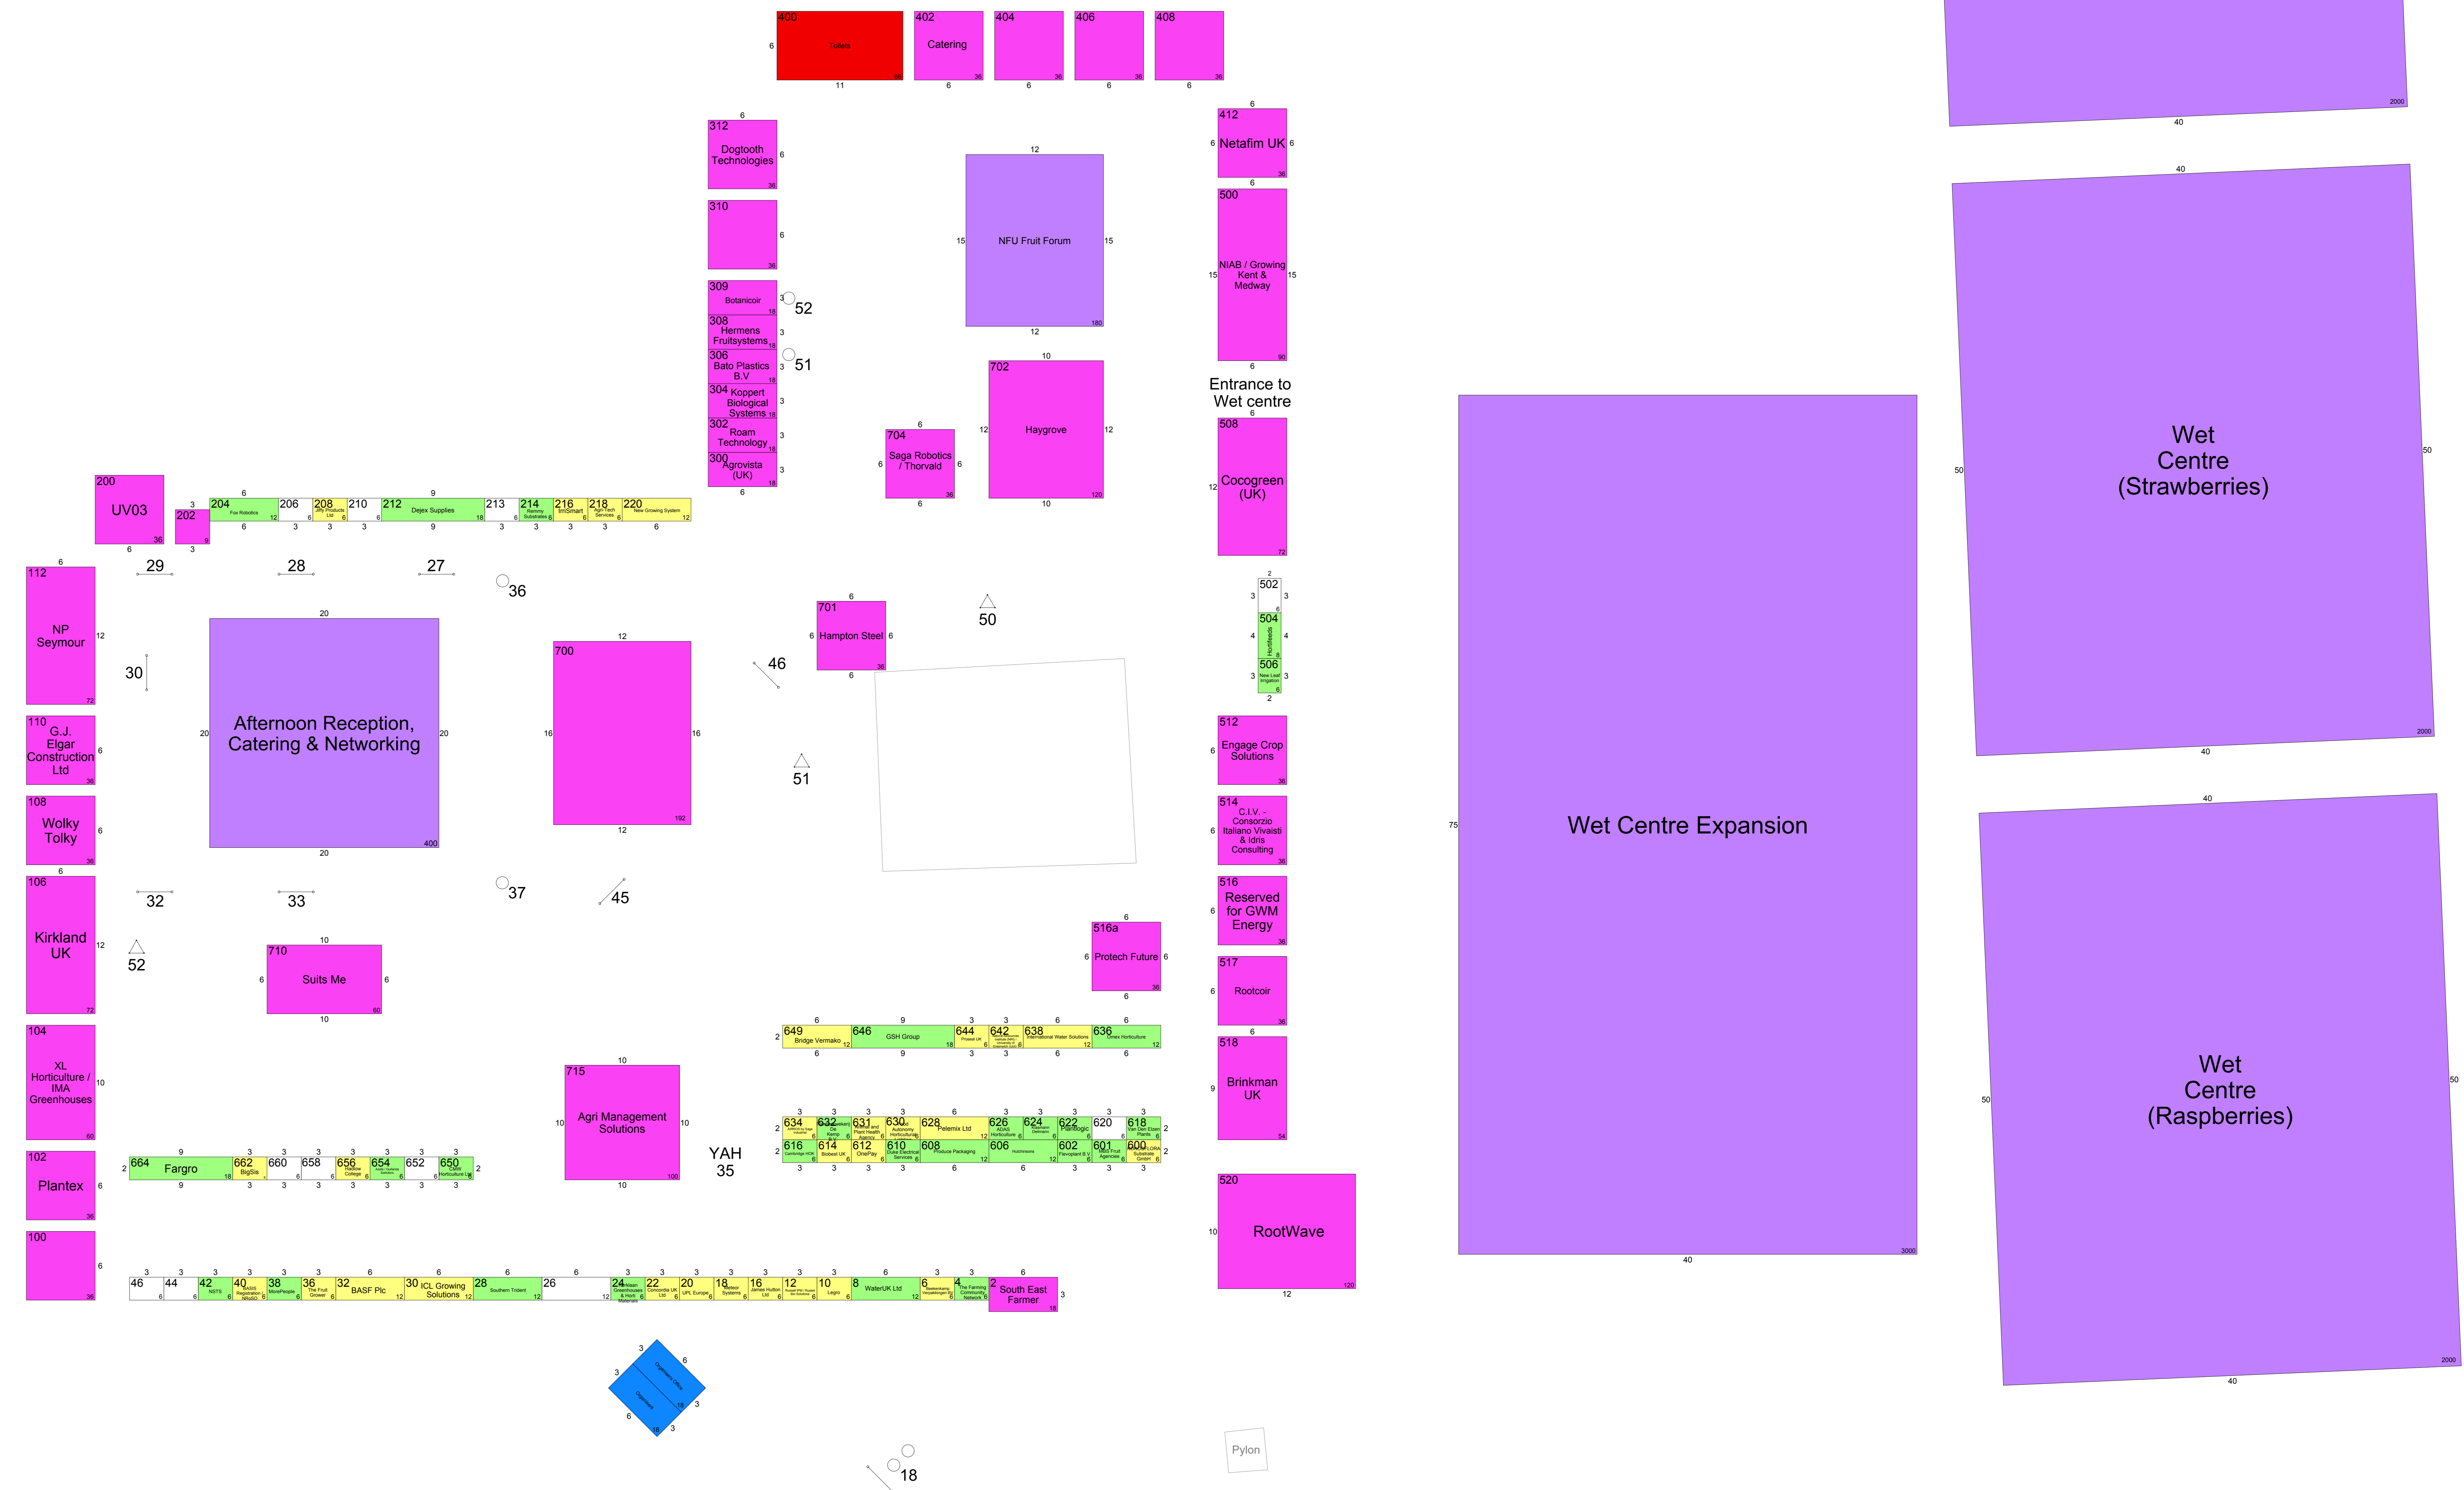

Car Park

Driveway
1, 2, 3, 4, 5, 6

Entrance

KEY

	AVAILABLE
	ON HOLD
	CONTRACT OUT
	INDOOR SPACE
	SHELL
	OPEN GROUND SPACE
	FEATURE

Car Park

Issue number: 266
Issue date: 19 Apr 2024
Updated by: Jolanta.junduliene@comexp
Scale: N.T.S.

Floorplans are subject to change