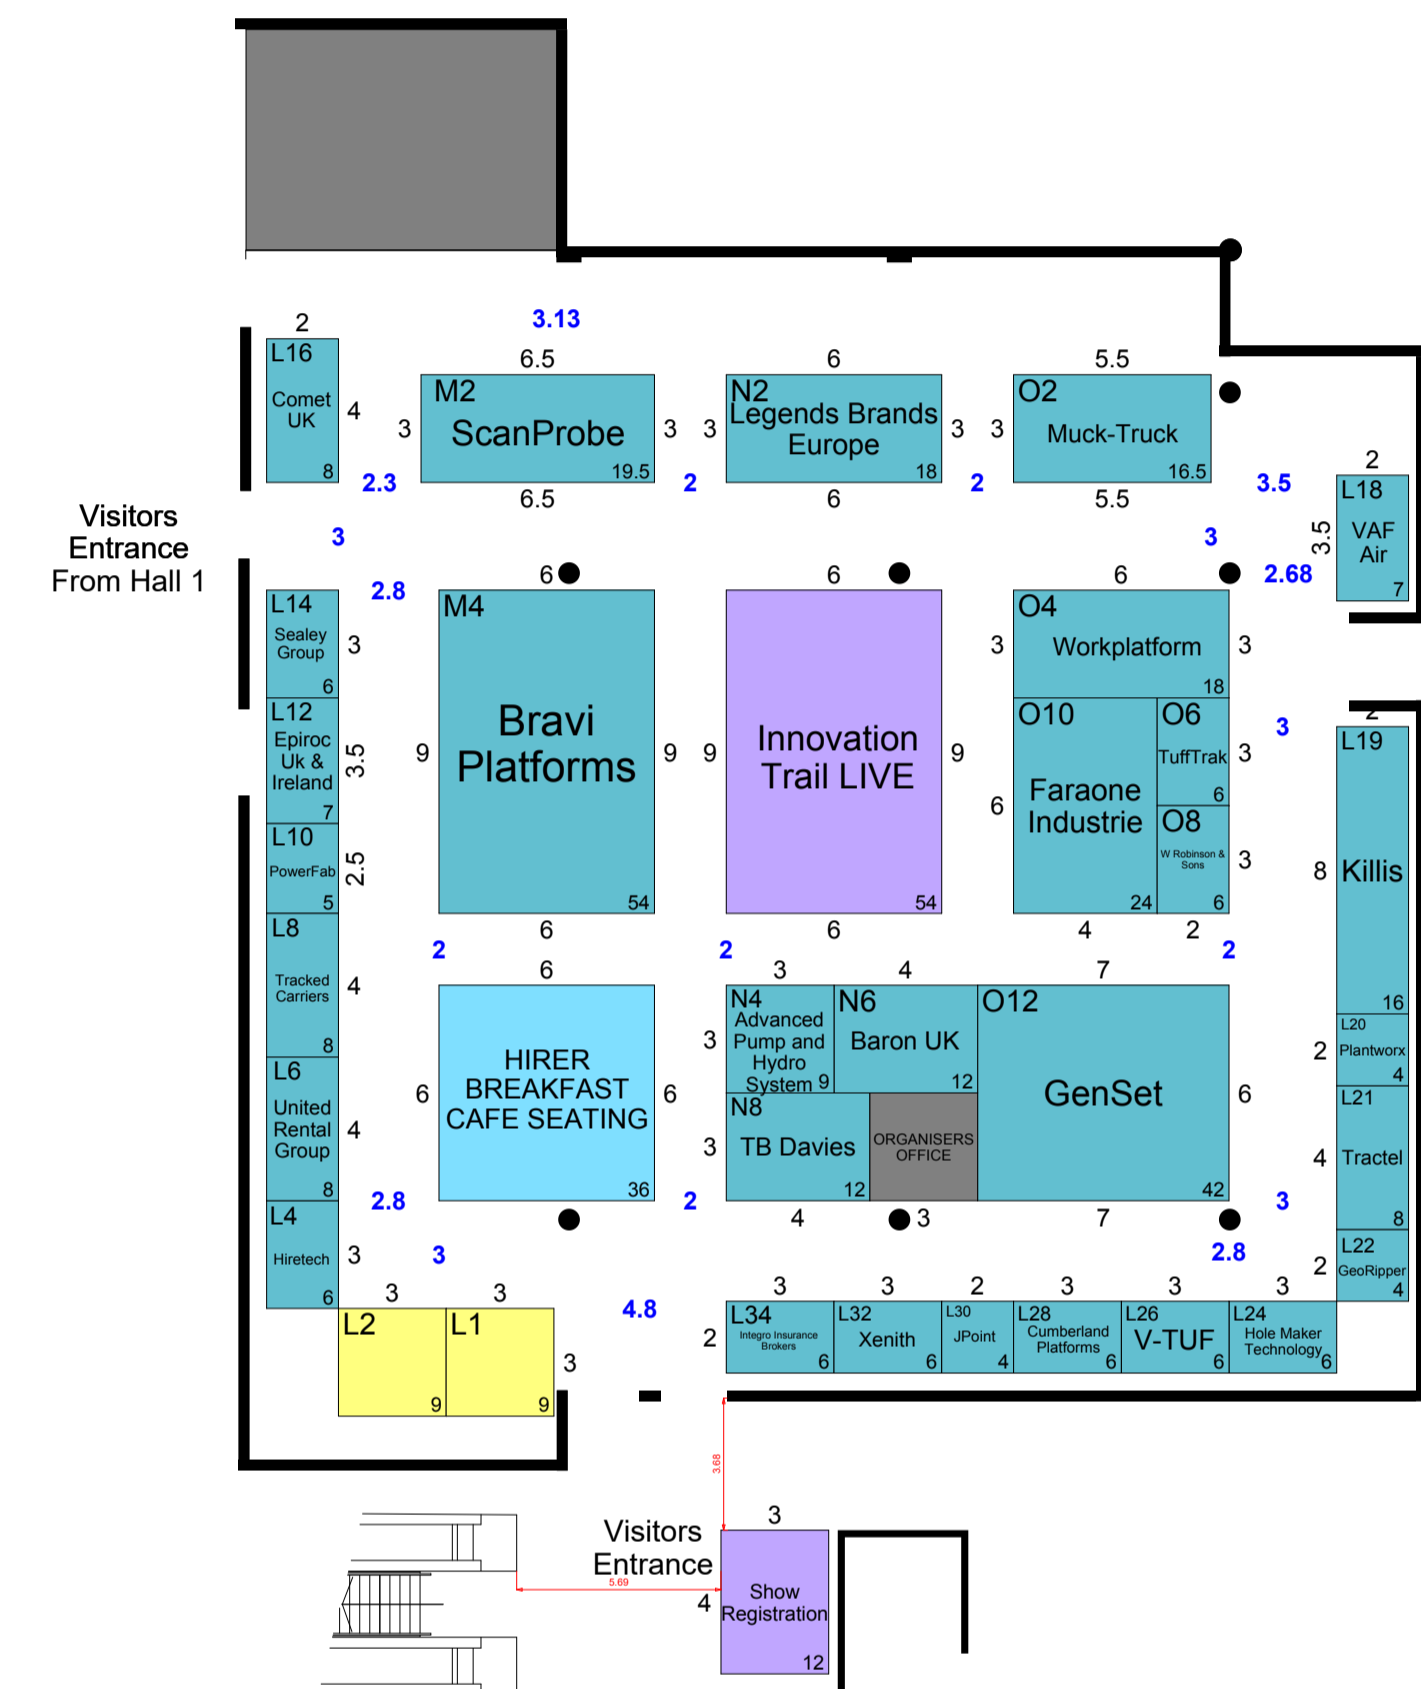

Executive Hire

6 - 7 February 2019

HALL 1 & ATRIUM

Organisers Office

HALL 2

- Available
- Catering
- Feature
- Reserved
- Sold

The dimensions on this plan have not been verified by Showlite Ltd and no responsibility can be accepted for any discrepancies