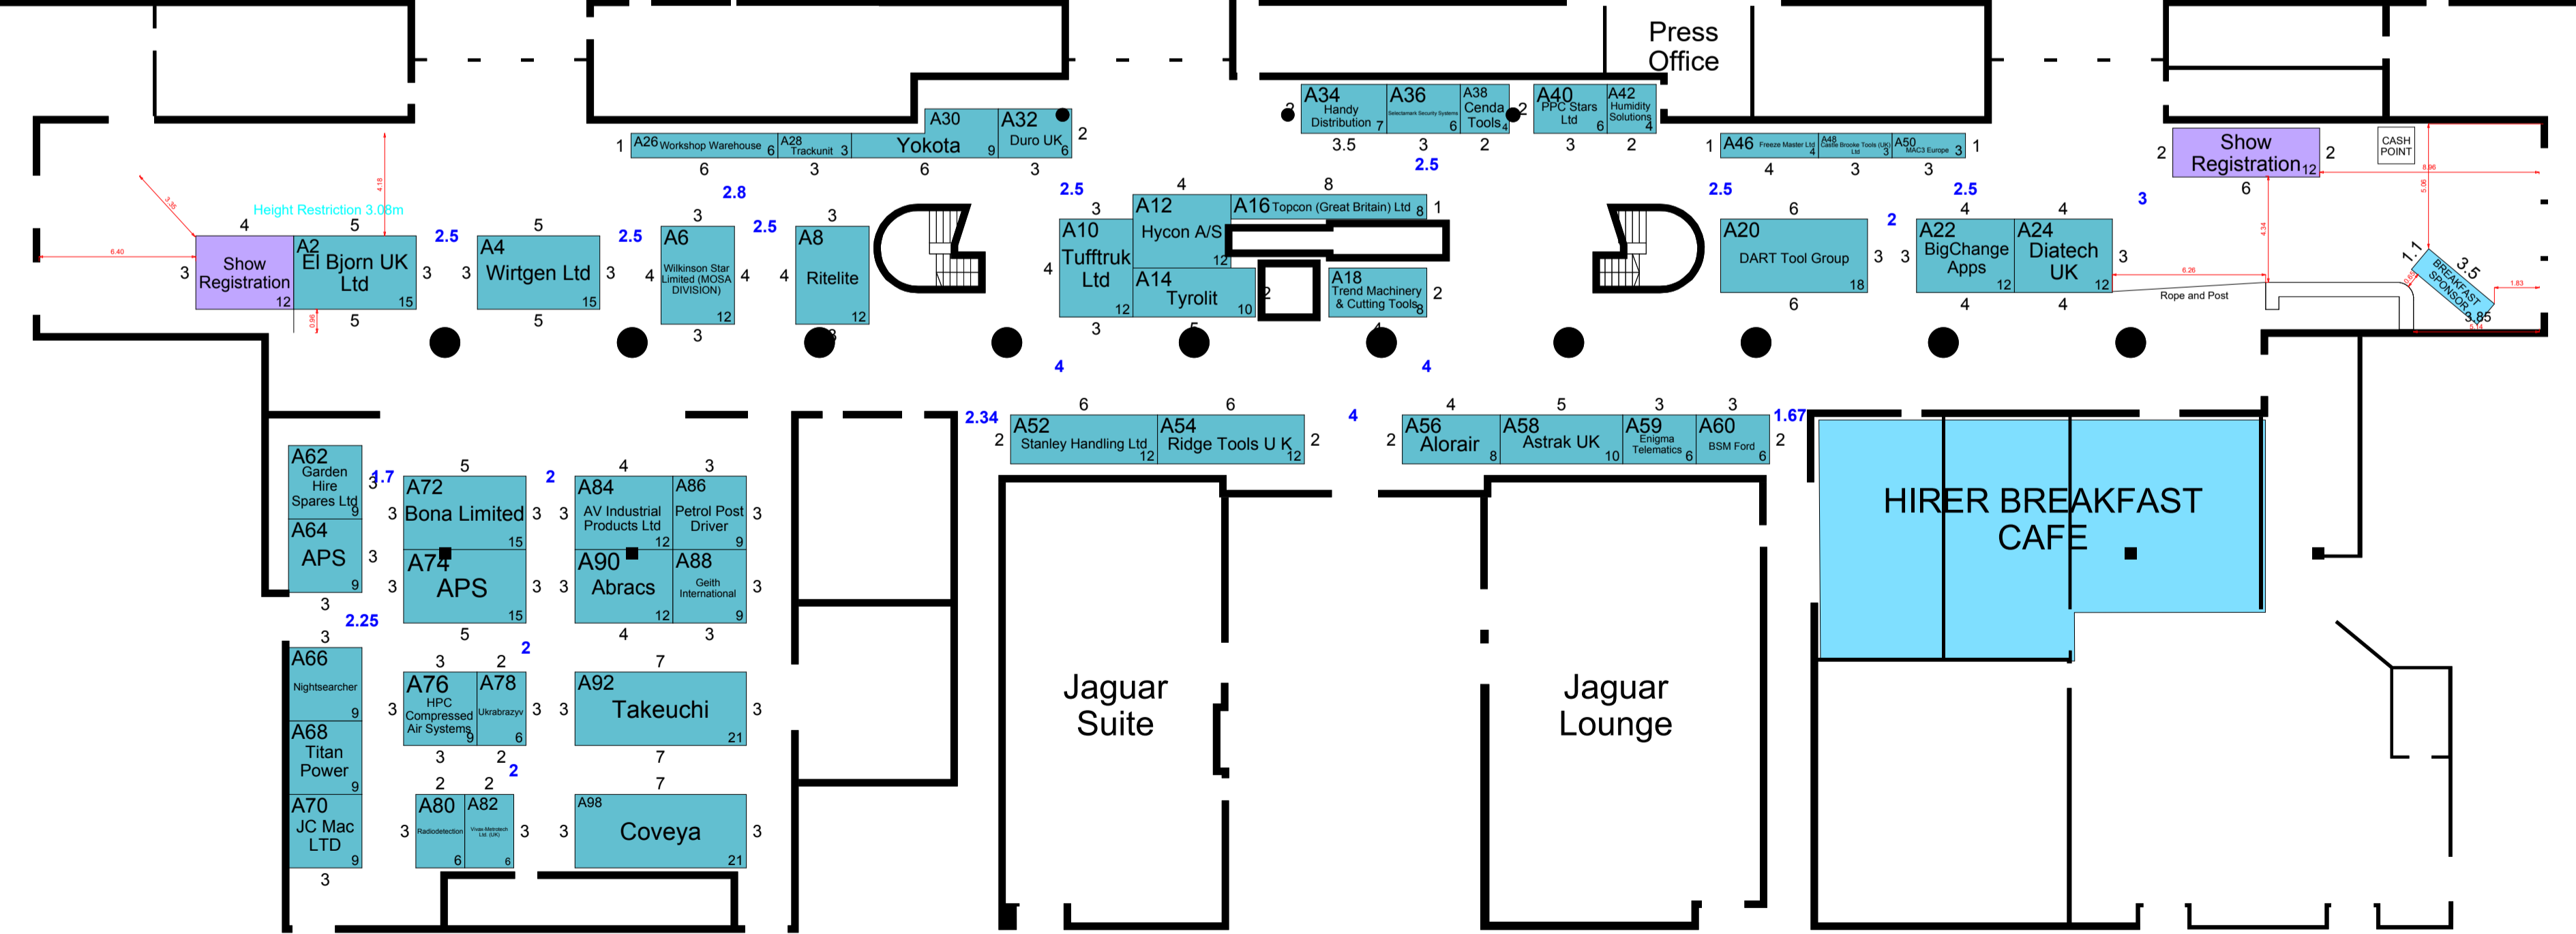

Executive Hire

6 - 7 February 2019

HALL 1 & ATRIUM

Organisers Office

HALL 2

- Available
- Catering
- Feature
- Reserved
- Sold

The dimensions on this plan have not been verified by Showlite Ltd and no responsibility can be accepted for any discrepancies