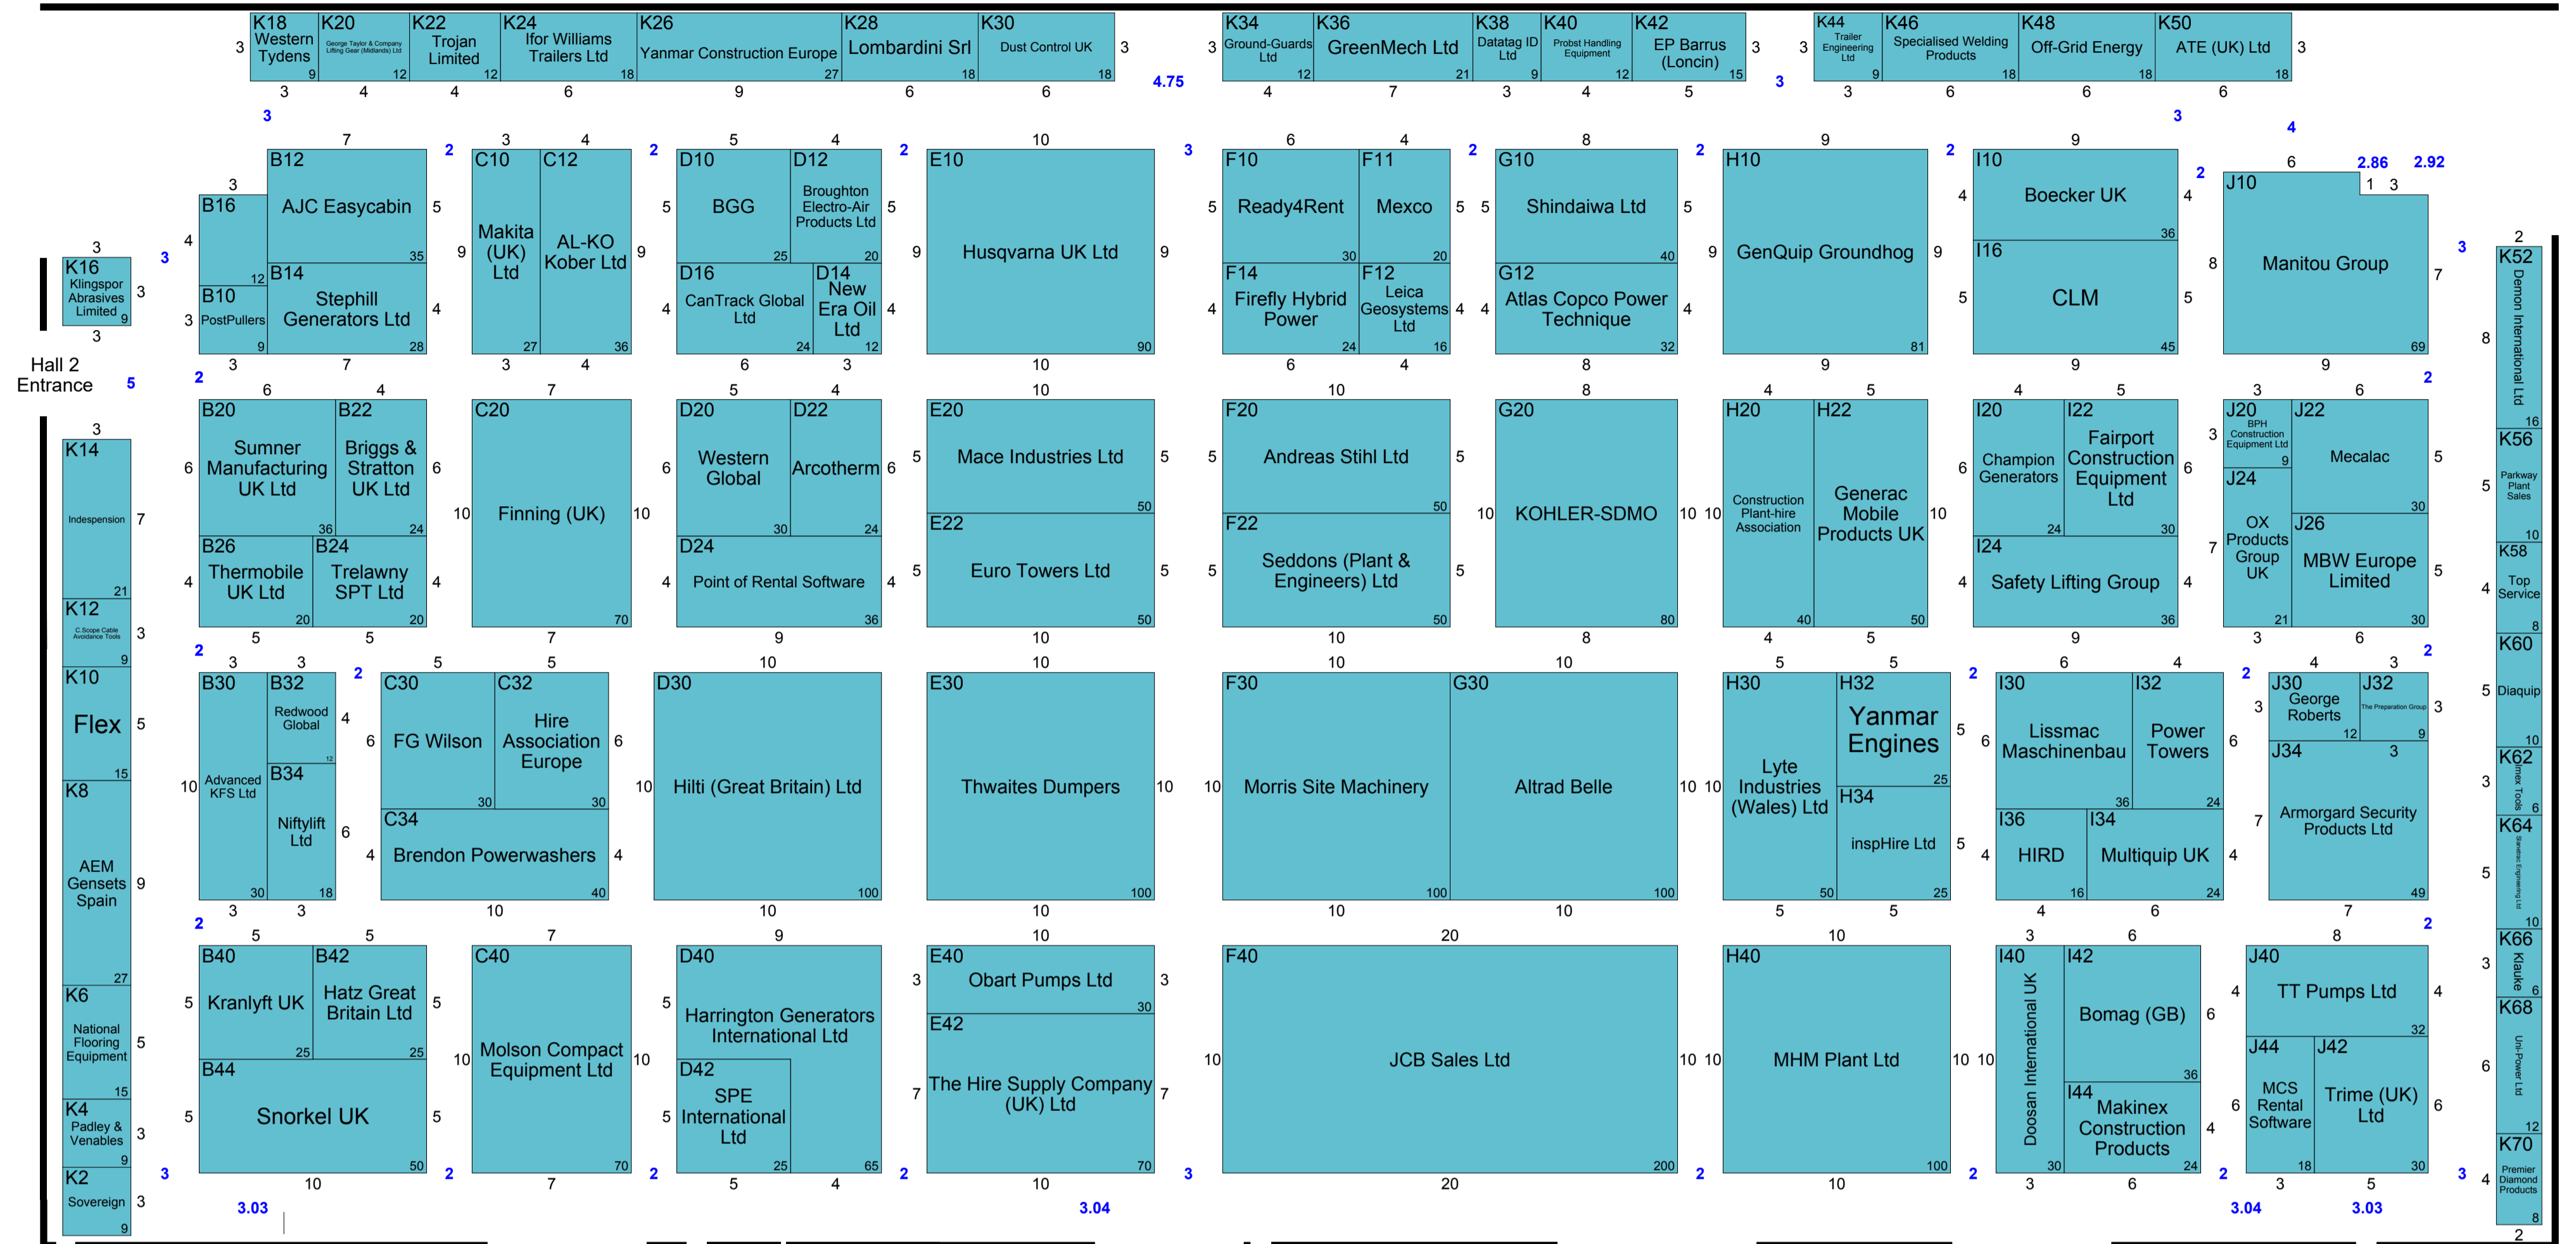

Executive Hire

6 - 7 February 2019

HALL 1 & ATRIUM

Organisers Office

HALL 2

- Available
- Catering
- Feature
- Reserved
- Sold

The dimensions on this plan have not been verified by Showlite Ltd and no responsibility can be accepted for any discrepancies