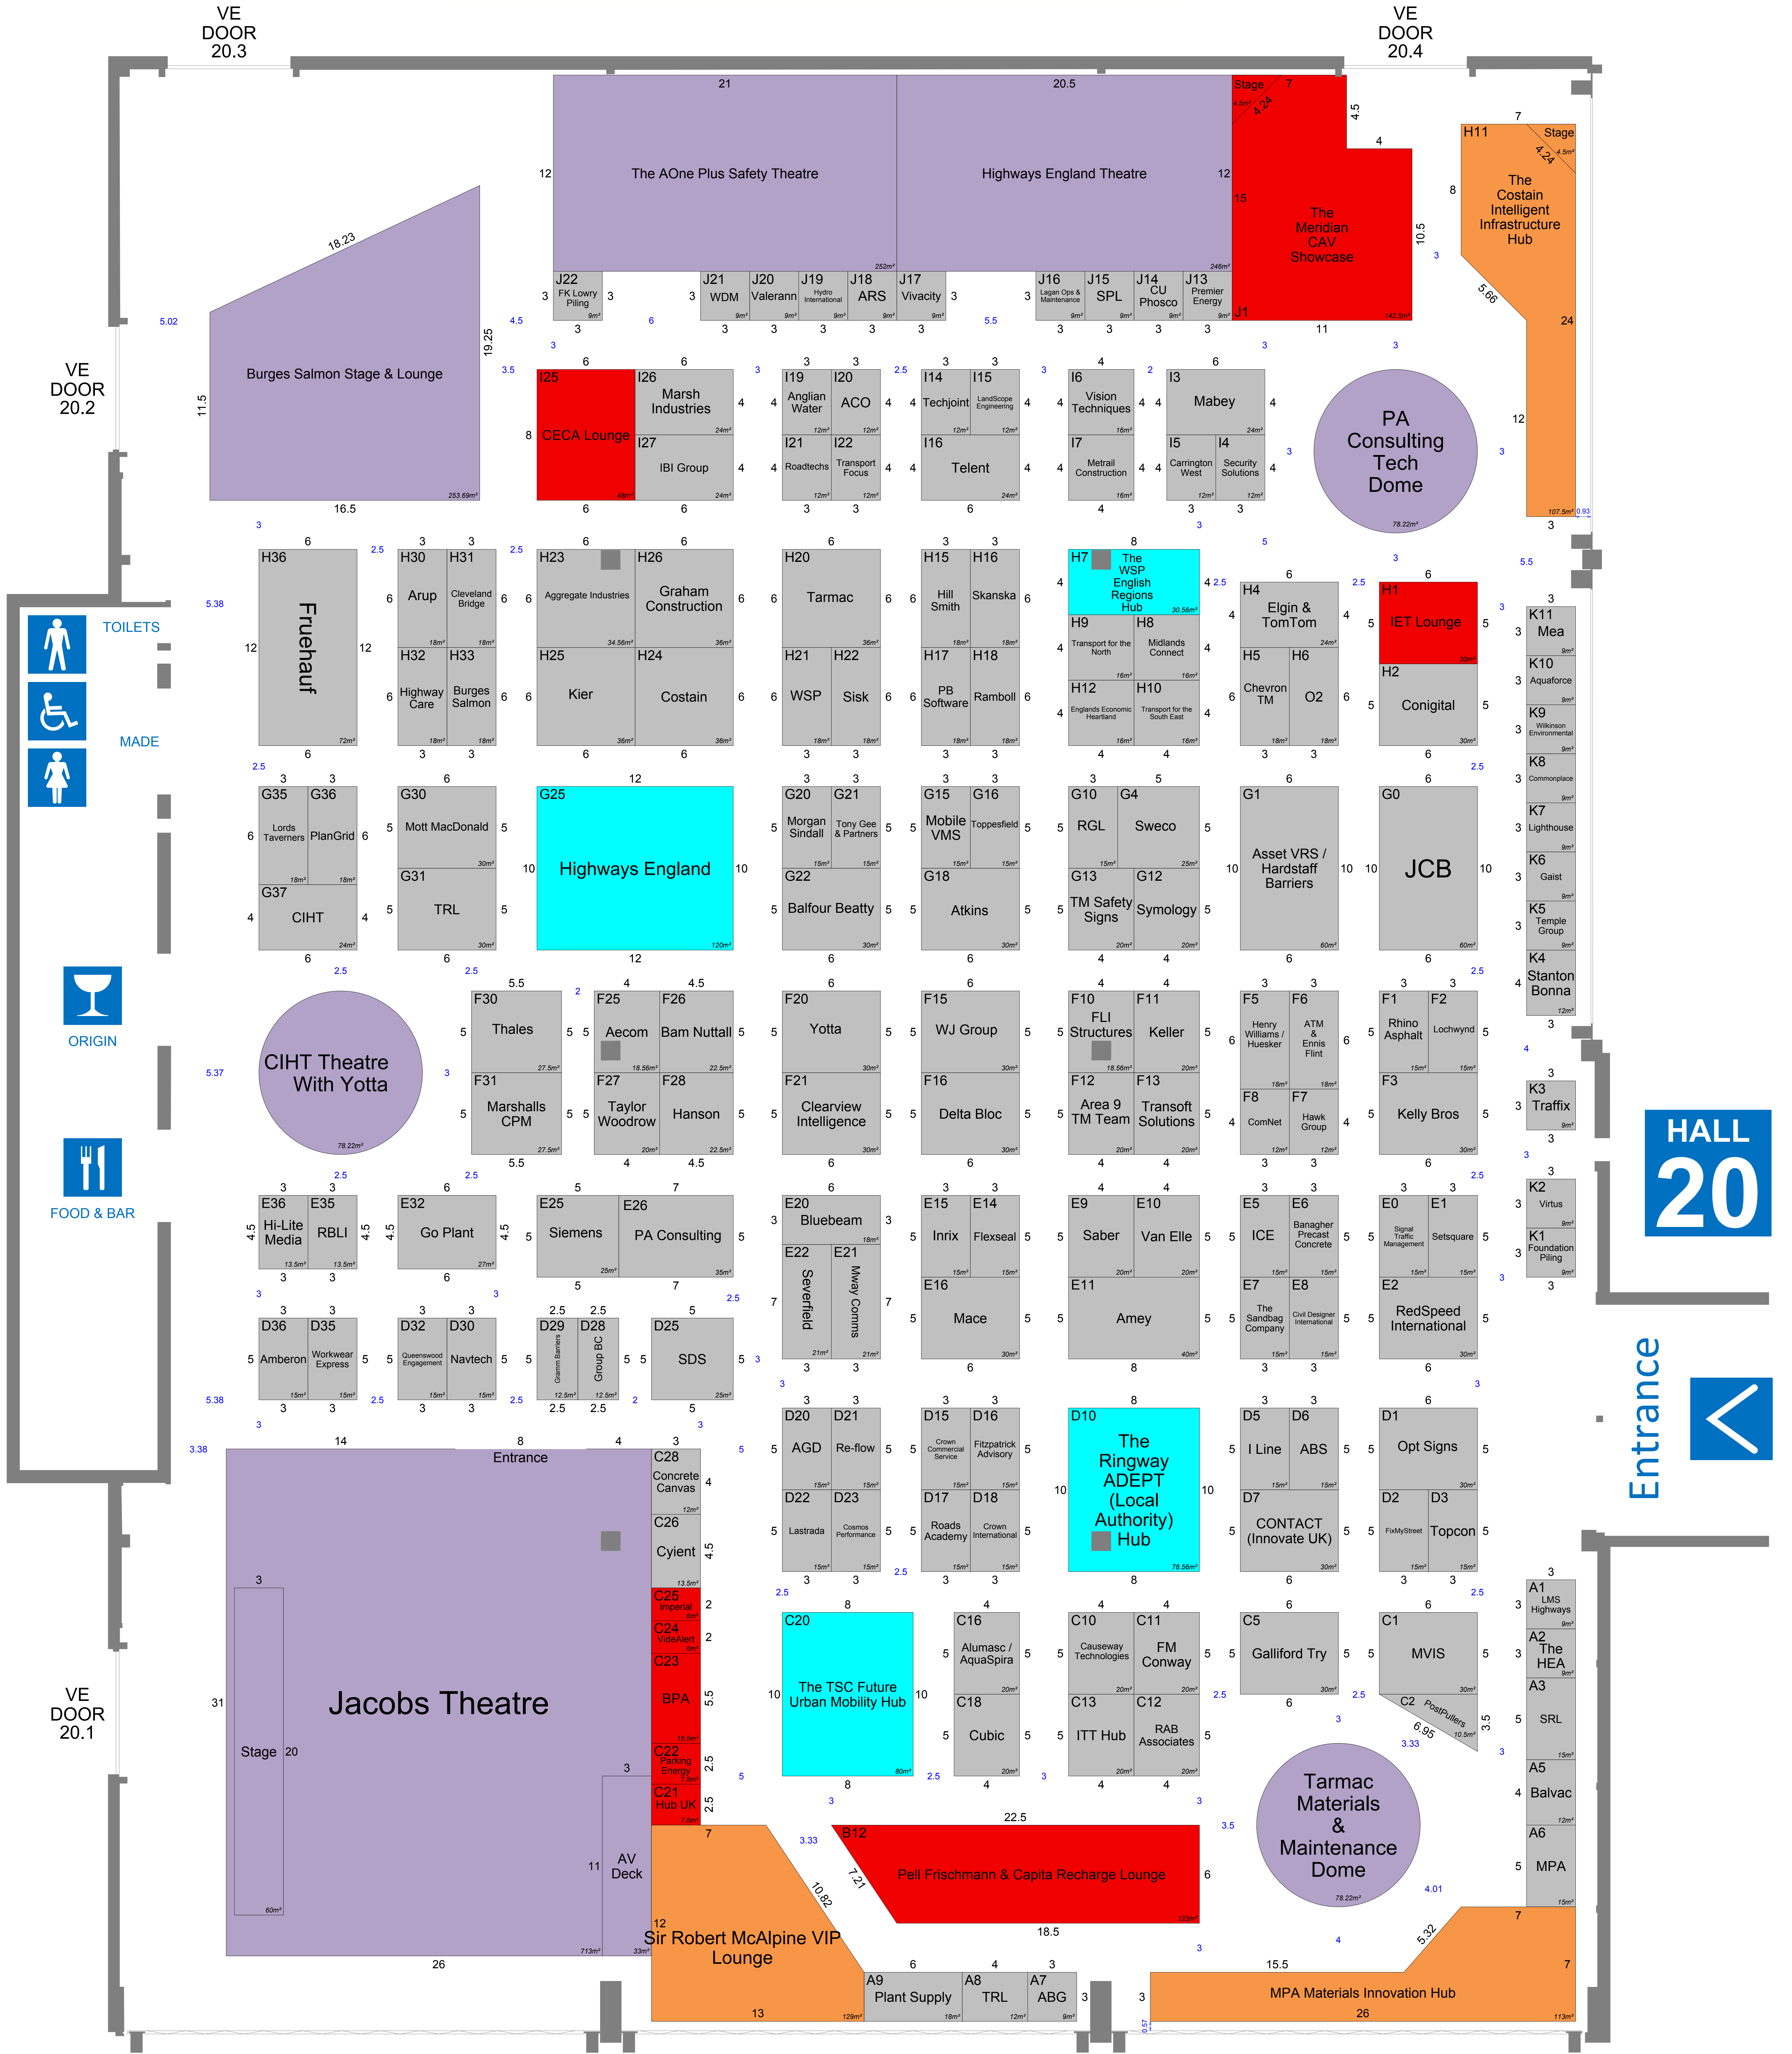

Highways UK

ROADS FOR A MODERN BRITAIN

7-8 NOVEMBER 2018 | NEC BIRMINGHAM | HIGHWAYS-UK.COM

HALL 20

Entrance

Date : 1 Nov 2018
Issue : 736

For enquiries please email Andrew.Dowding@highways-uk.com

The dimensions on this plan have not been verified by Showlite Ltd and no responsibility can be accepted for any discrepancies