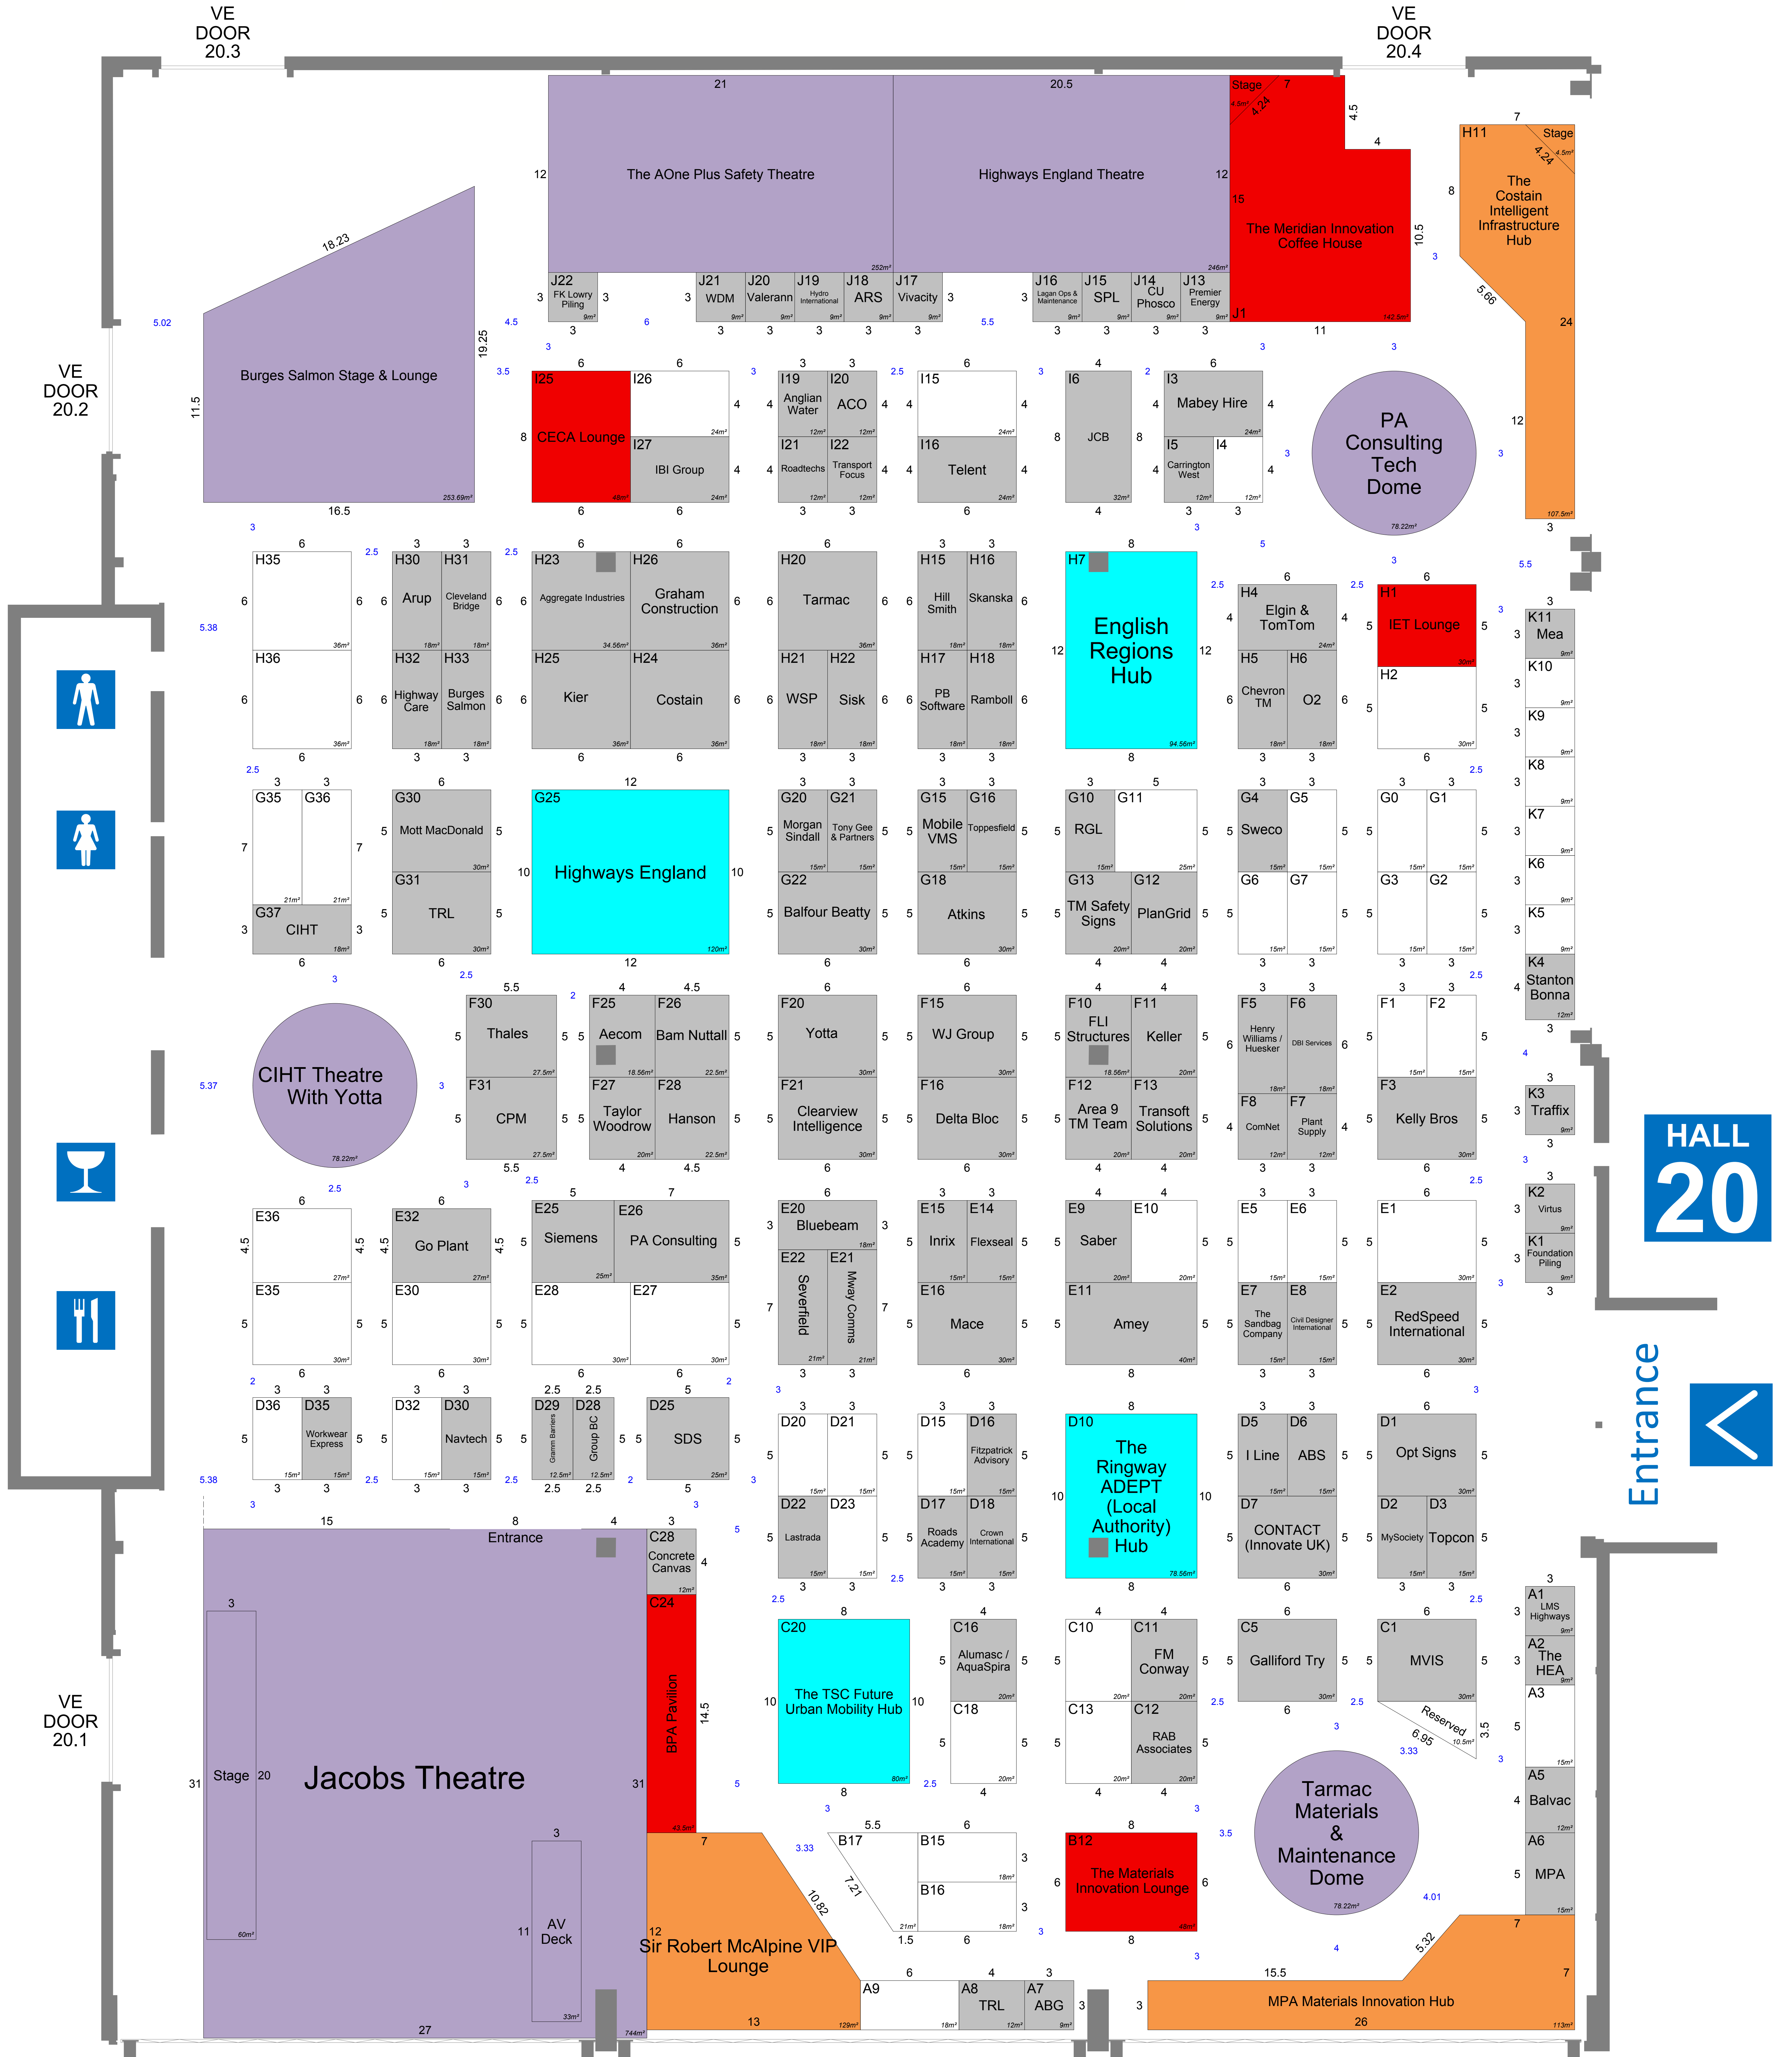

Highways UK

ROADS FOR A MODERN BRITAIN

7-8 NOVEMBER 2018 | NEC BIRMINGHAM | HIGHWAYS-UK.COM

HALL 20

Entrance

Date : 9 Aug 2018
Issue : 542

For enquiries please email Andrew.Dowding@highways-uk.com

The dimensions on this plan have not been verified by Showlite Ltd and no responsibility can be accepted for any discrepancies