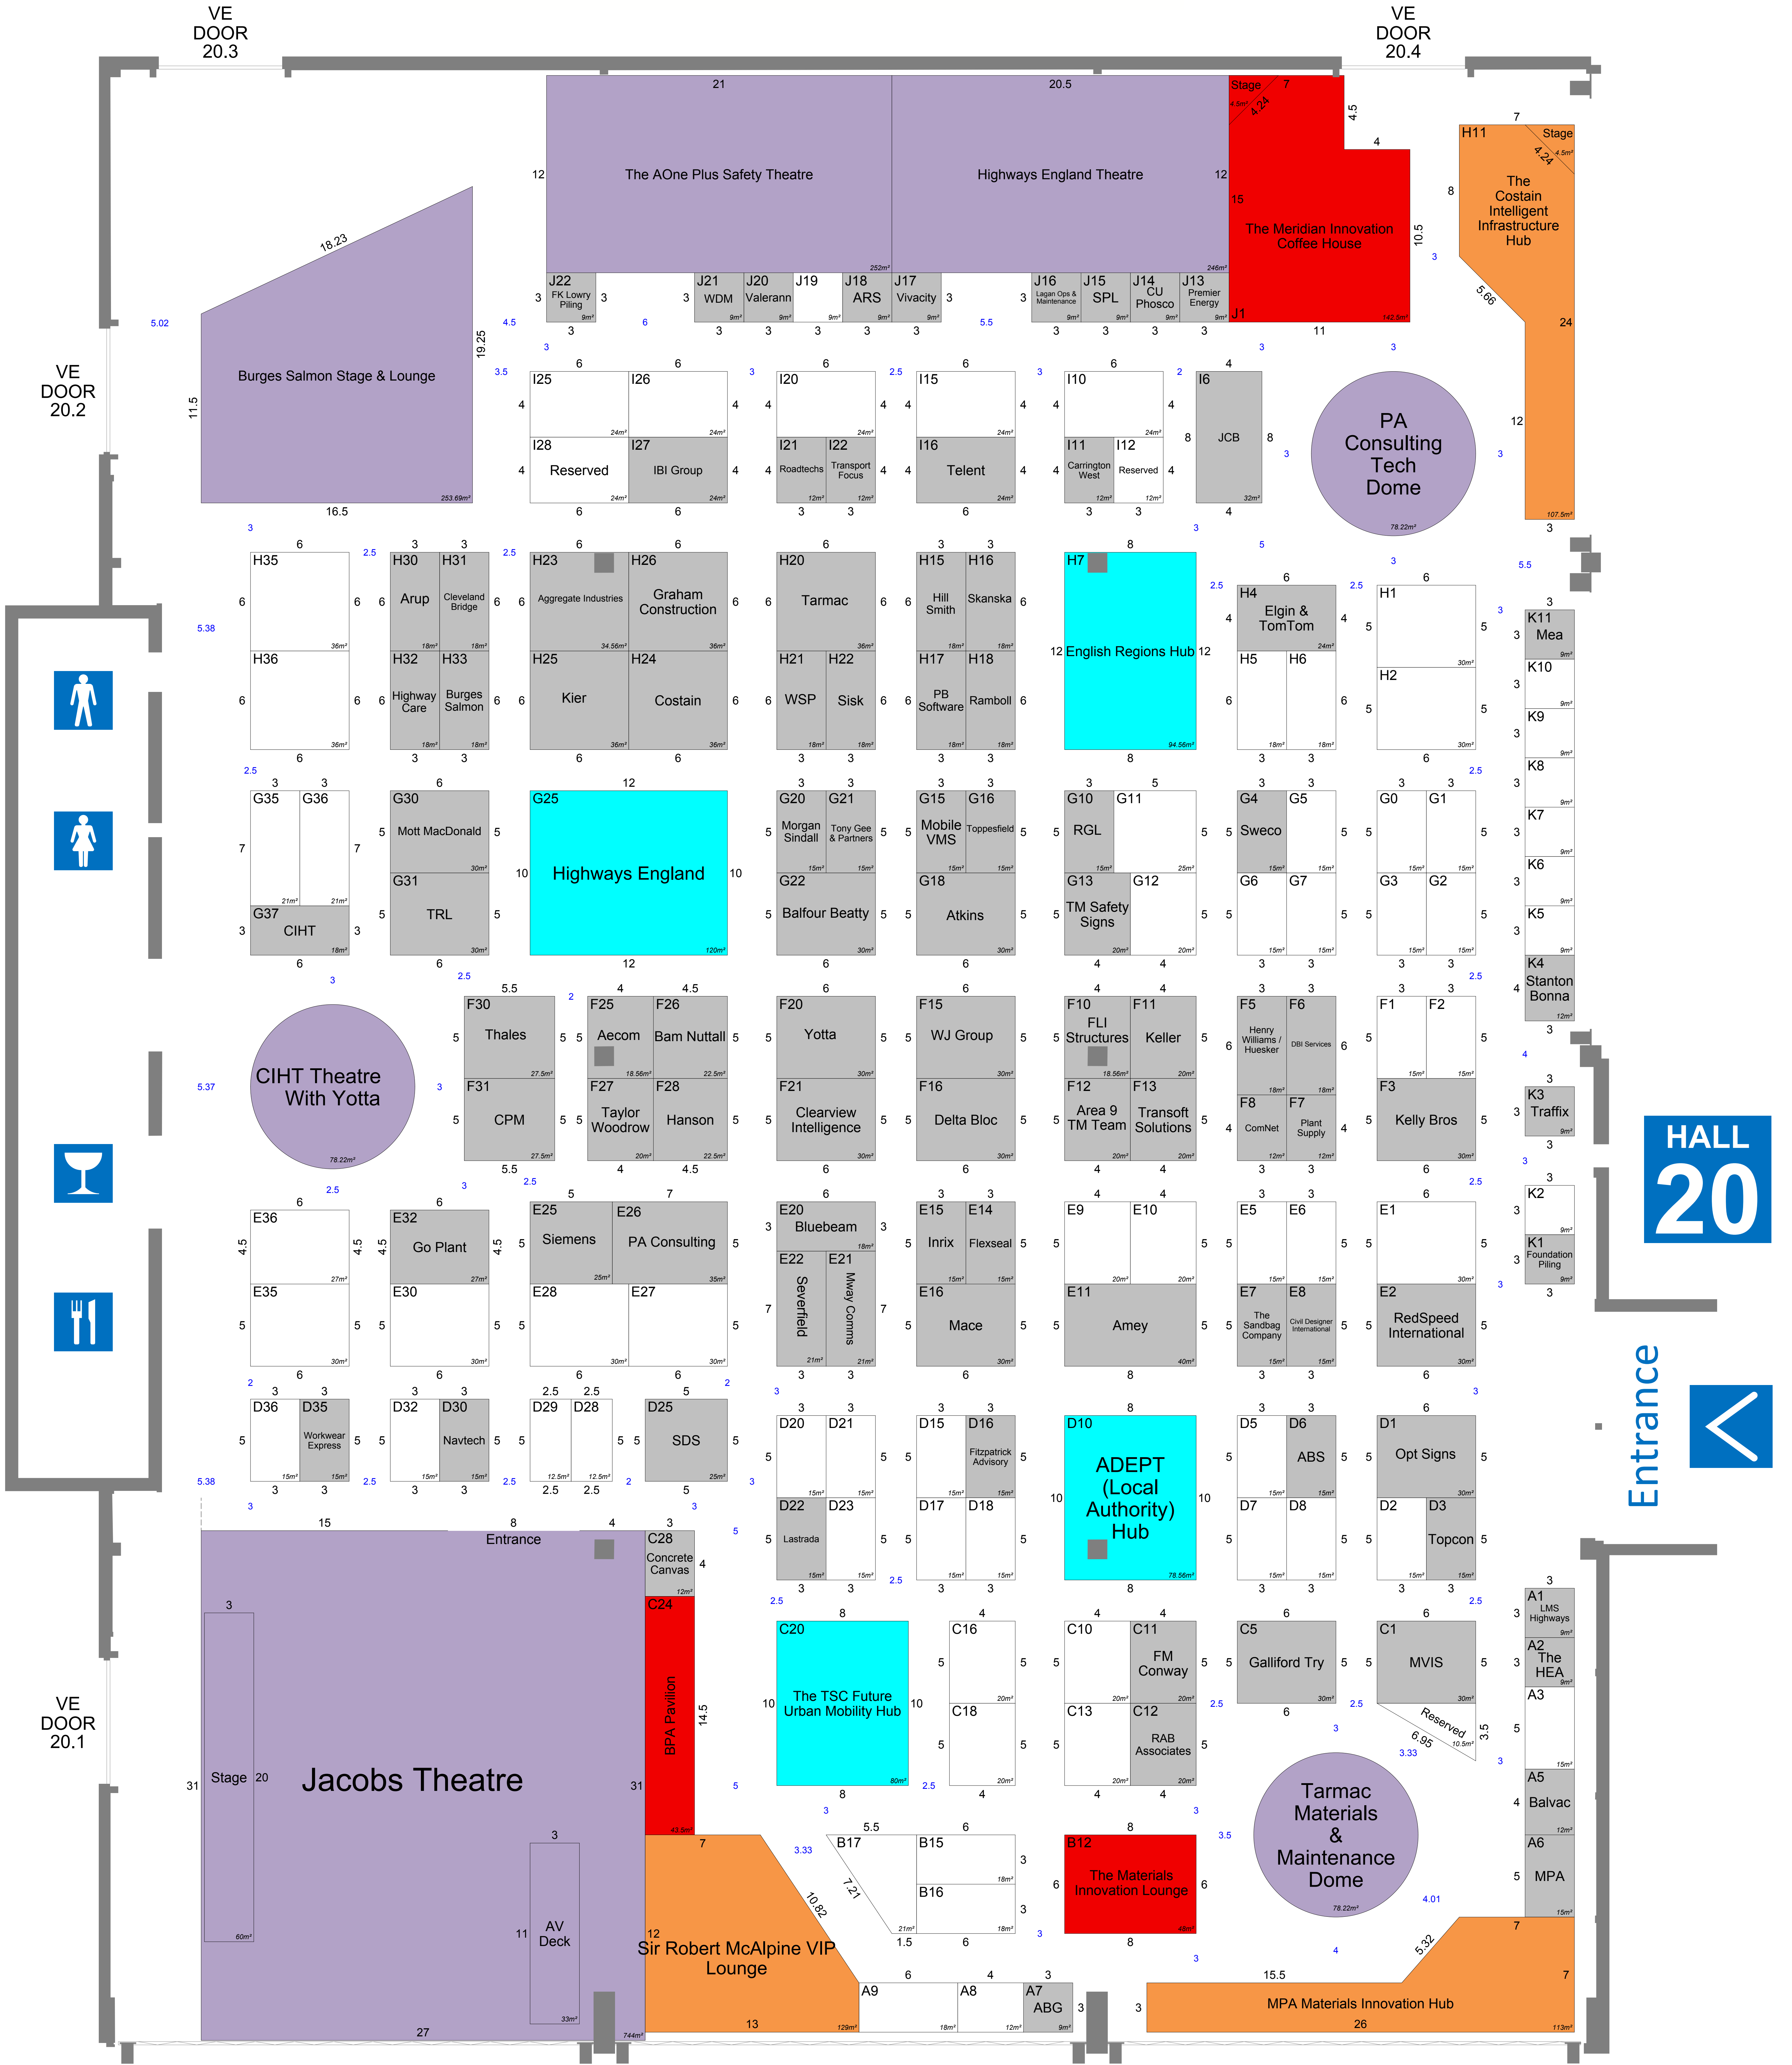

Highways UK

ROADS FOR A MODERN BRITAIN

7-8 NOVEMBER 2018 | NEC BIRMINGHAM | HIGHWAYS-UK.COM

HALL 20

Entrance

Date : 21 Jun 2018
Issue : 483

For enquiries please email Andrew.Dowding@highways-uk.com

The dimensions on this plan have not been verified by Showlite Ltd and no responsibility can be accepted for any discrepancies