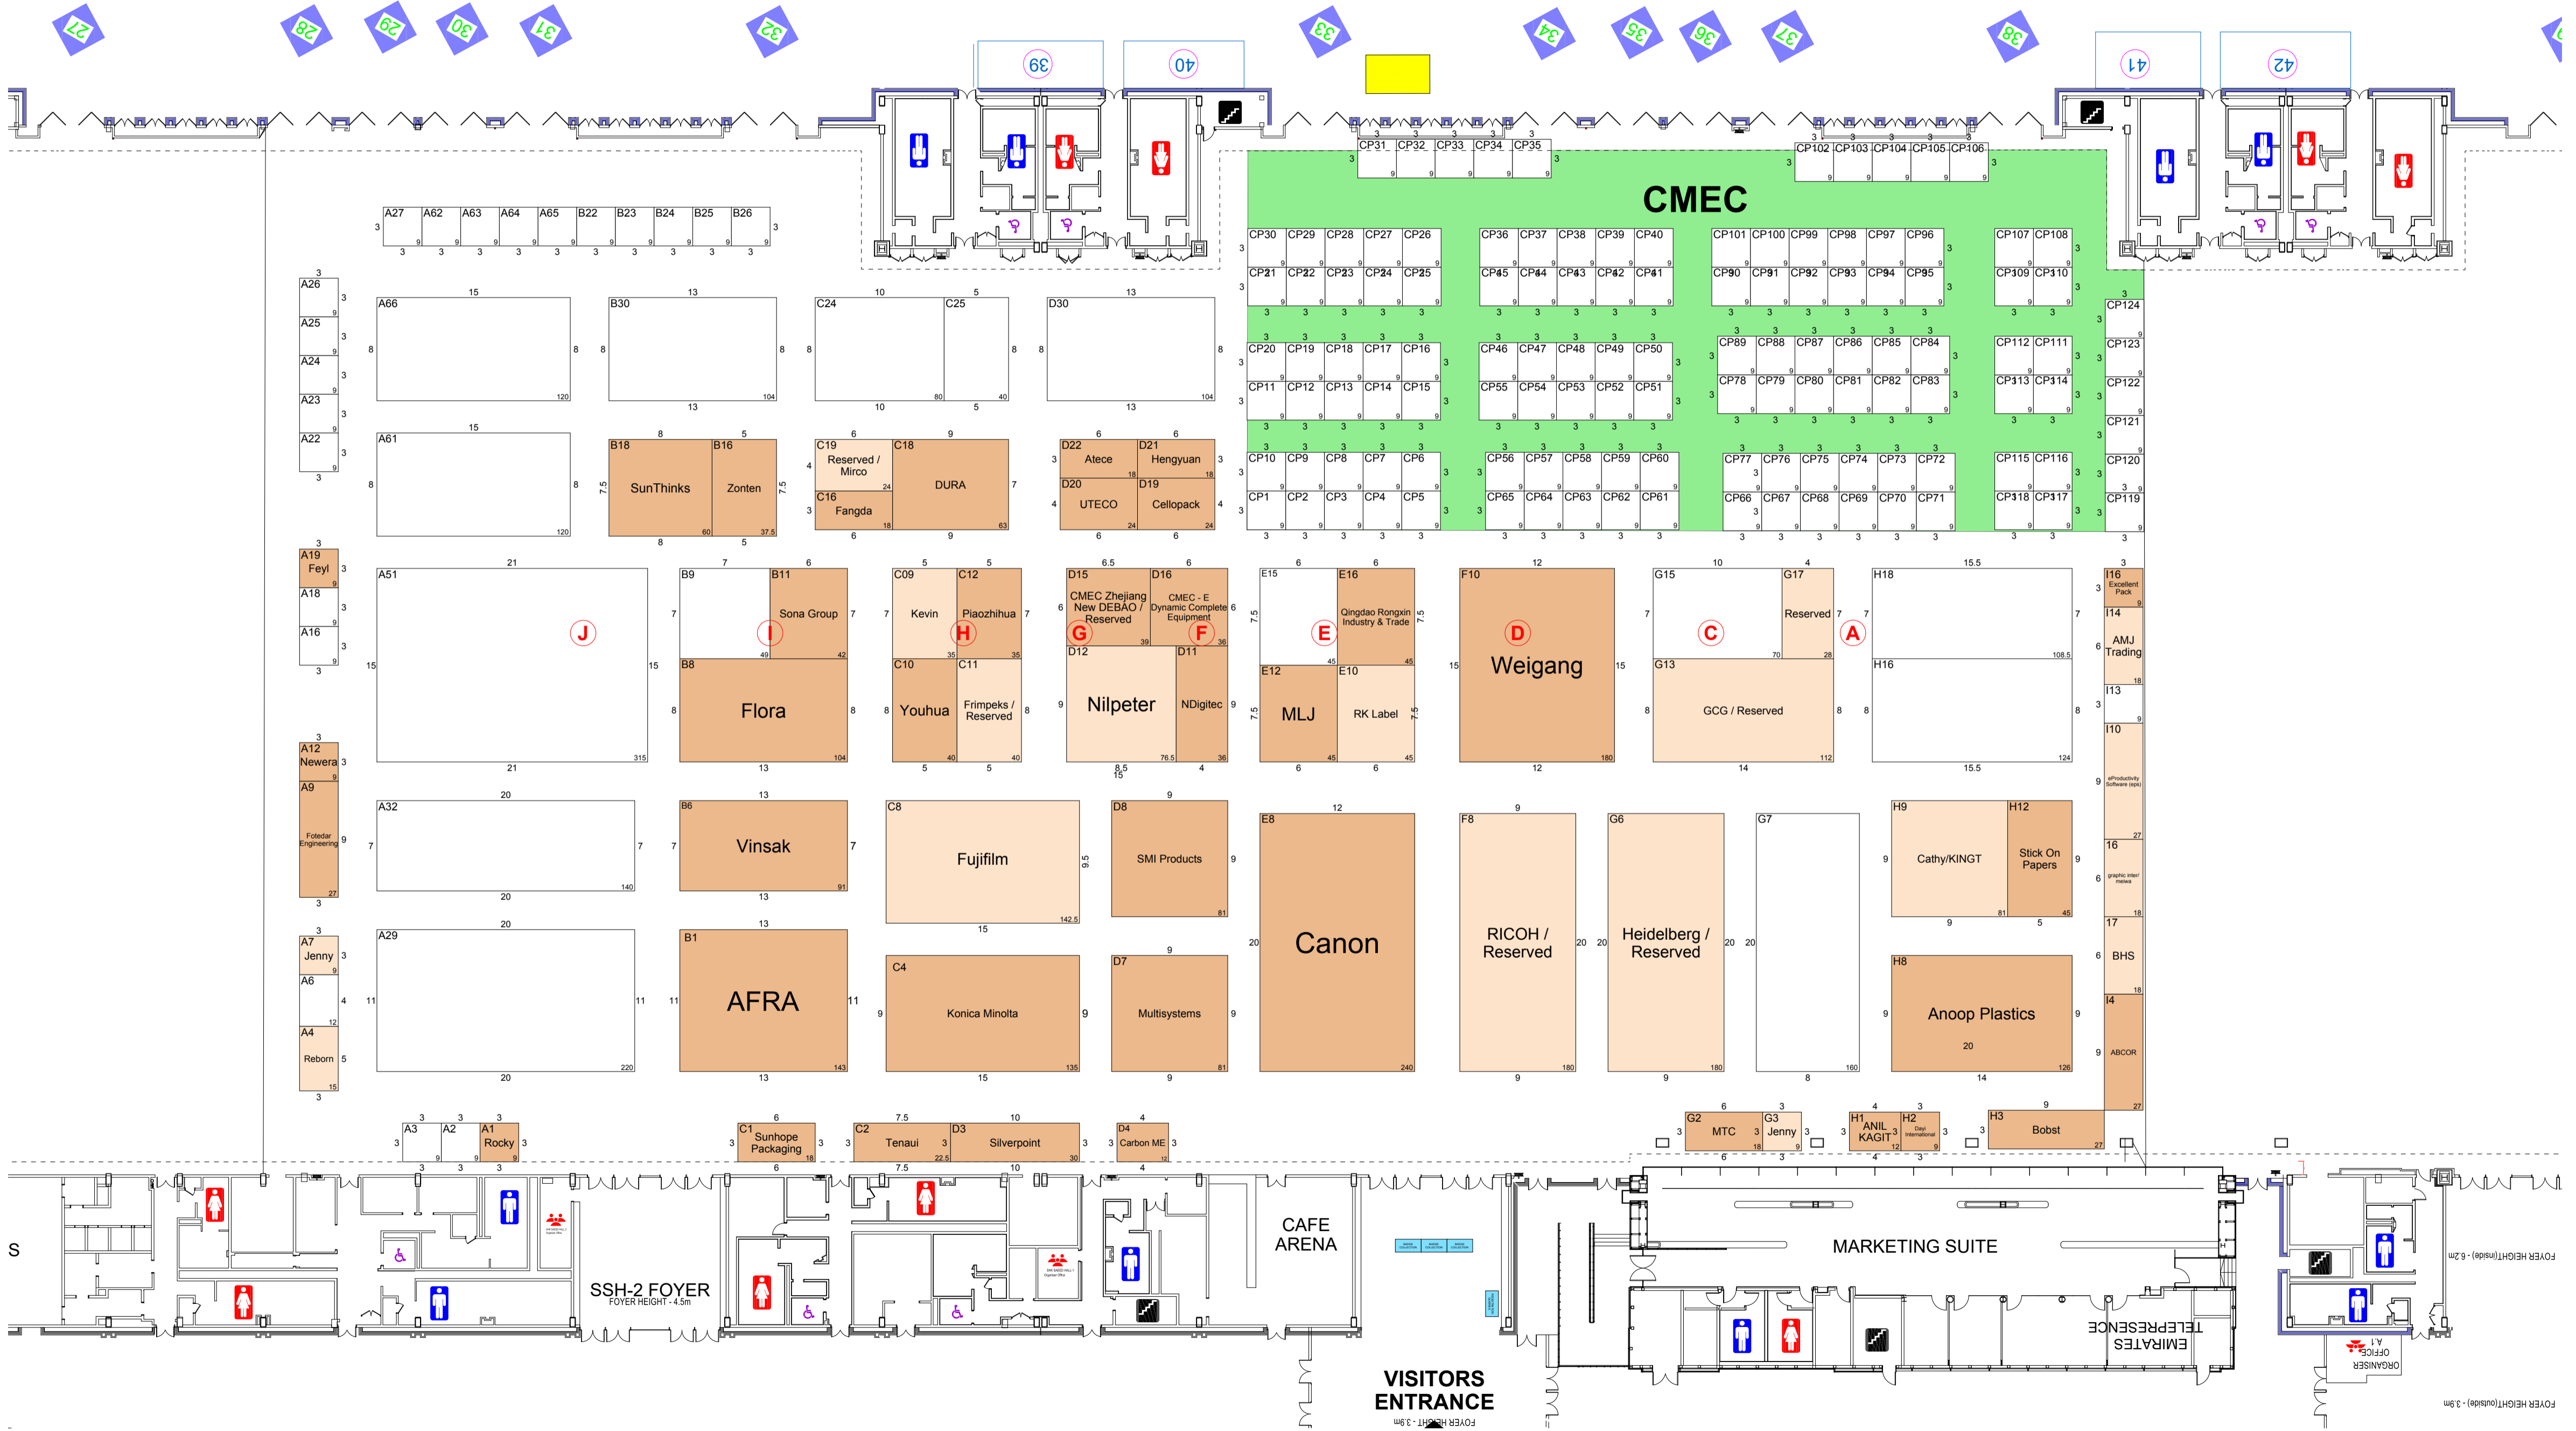

SHEIKH SAIED SERVICE YARD

FOYER HEIGHT (outside) - 3.9m

FOYER HEIGHT (inside) - 6.2m