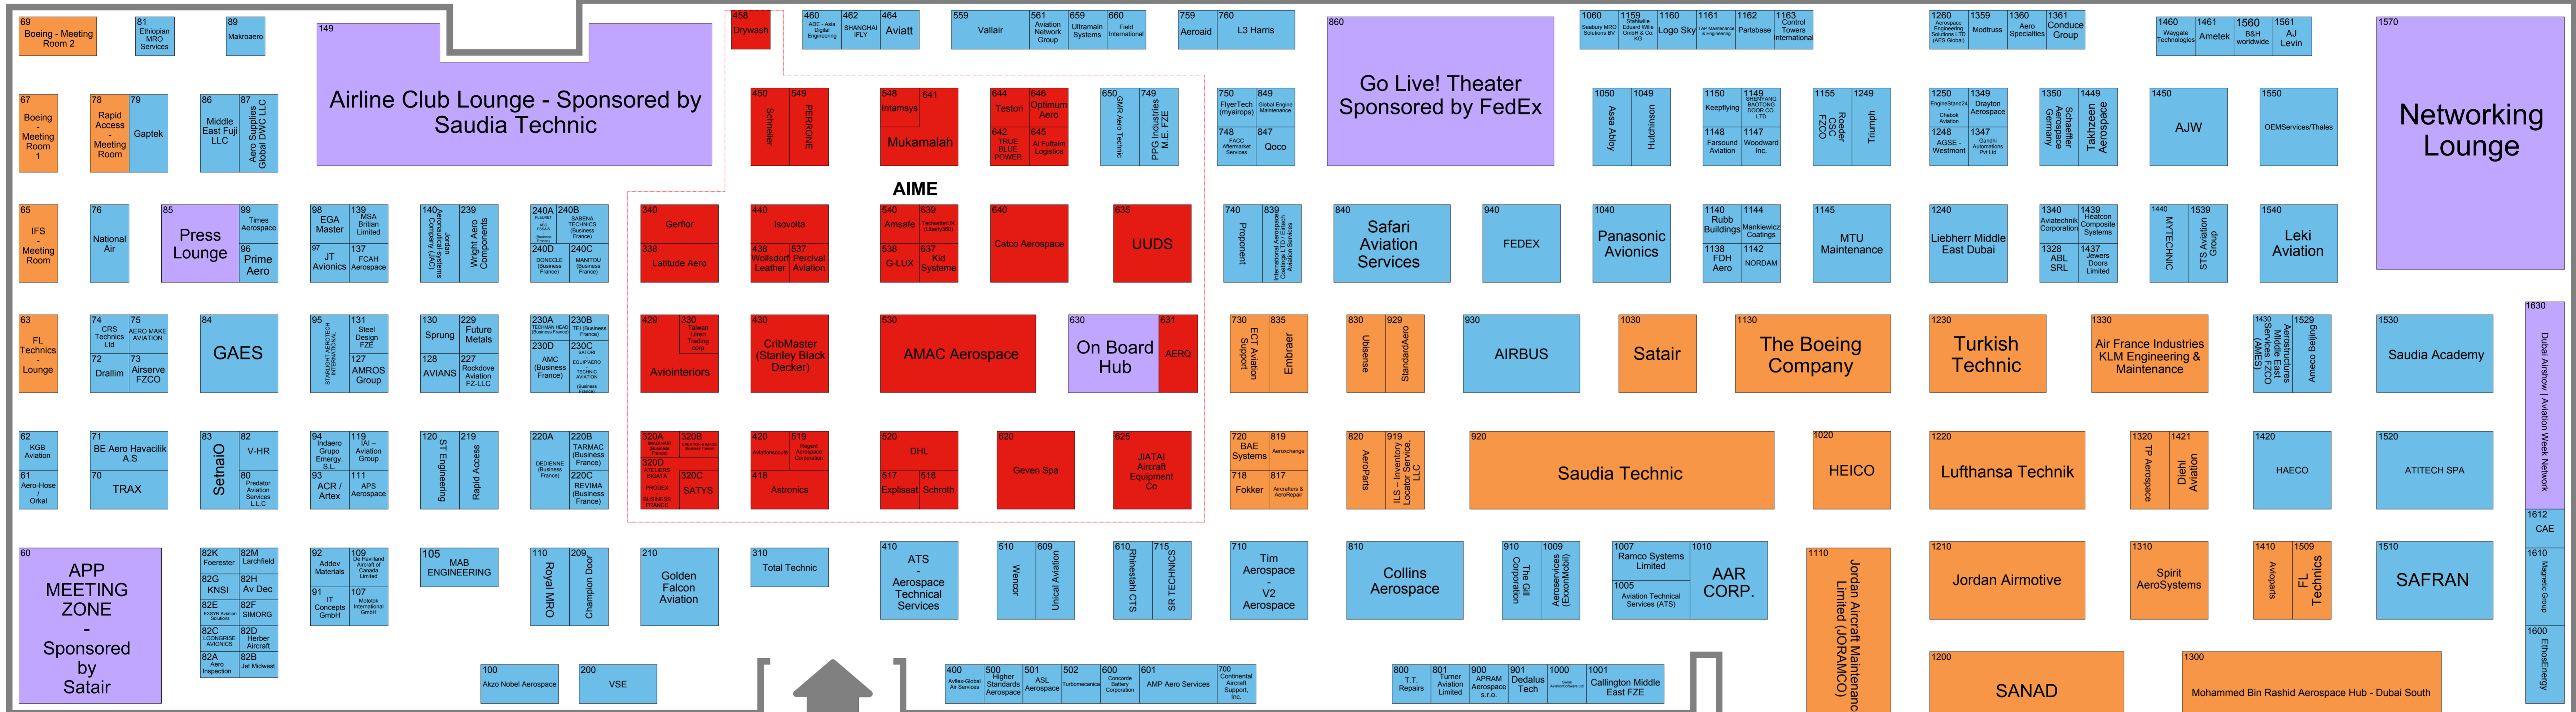

Za'abeel Hall 2

Za'abeel Hall 3

ENTRANCE FOR BADGE HOLDERS ONLY/EXIT

BADGE HOLDERS
MAIN ENTRANCE & REGISTRATION

AIRCRAFT INTERIORS MIDDLE EAST
5th - 6th March 2024
Dubai World Trade Centre
Zabeel Halls 2 & 3

Issue Number: 1008
Issue Date: 21 Feb 2024
Updated by: jmanalang@dubai.aero
Scale: N.T.S.