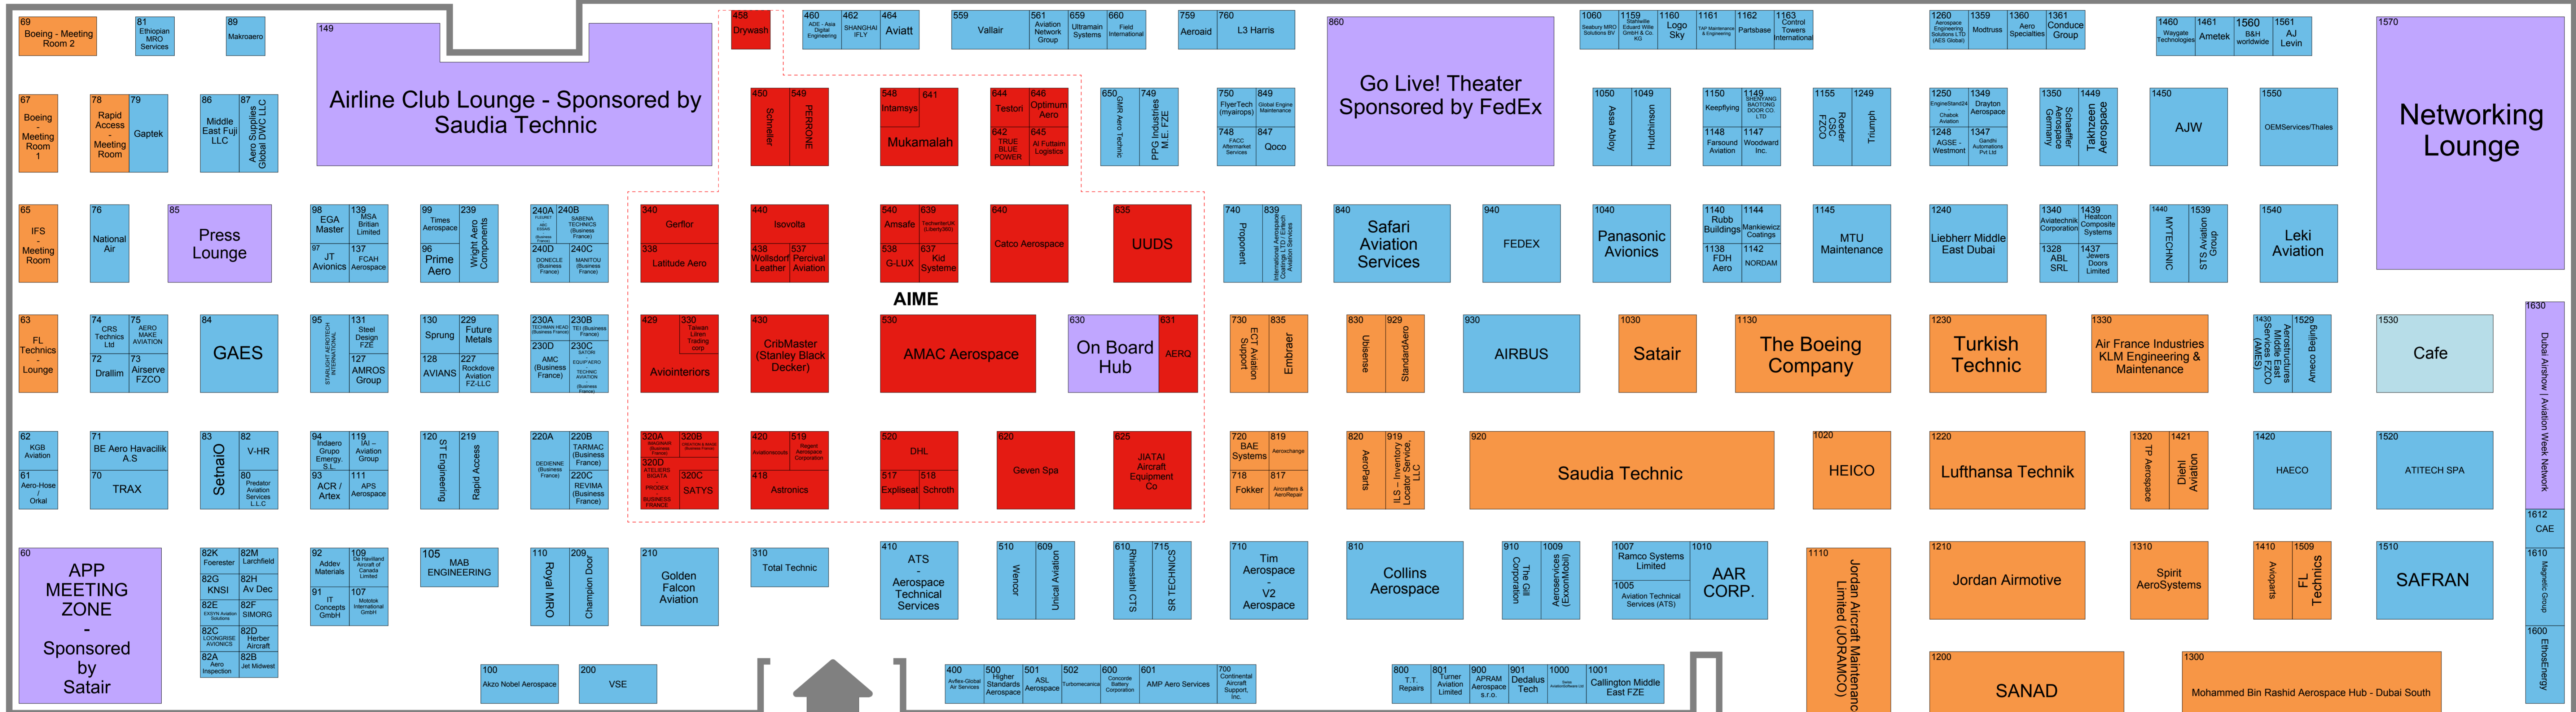

Za'abeel Hall 2

Za'abeel Hall 3

ENTRANCE FOR BADGE HOLDERS ONLY/EXIT

BADGE HOLDERS ENTRANCE
MAIN ENTRANCE & REGISTRATION

AIRCRAFT INTERIORS MIDDLE EAST
5th - 6th March 2024
Dubai World Trade Centre
Zabeel Halls 2 & 3

Issue Number: 1024
Issue Date: 7 Aug 2024
Updated by: SmithTi
Scale: N.T.S.