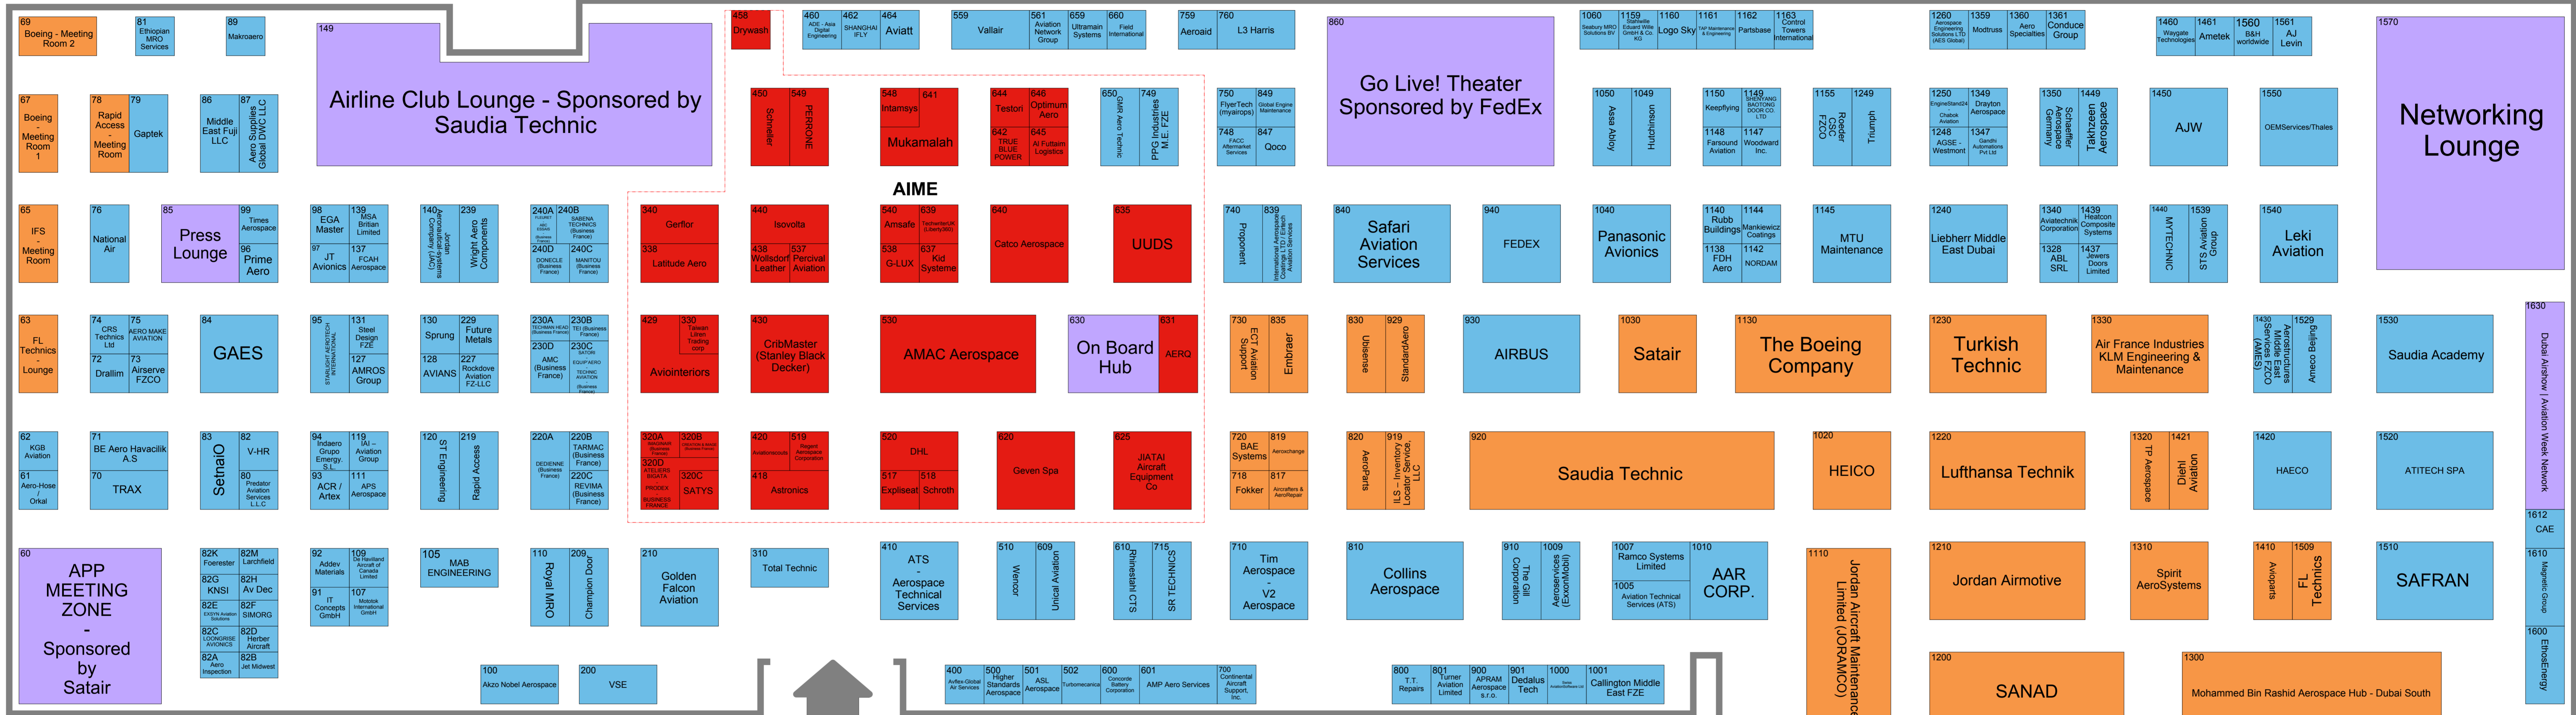

Za'abeel Hall 2

Za'abeel Hall 3

ENTRANCE FOR BADGE HOLDERS ONLY/EXIT

BADGE HOLDERS
MAIN ENTRANCE & REGISTRATION

AVIATION WEEK
MRO
MIDDLE EAST

AIME
AIRCRAFT INTERIORS MIDDLE EAST
5th - 6th March 2024
Dubai World Trade Centre
Zabeel Halls 2 & 3

Issue Number: 1008
Issue Date: 21 Feb 2024
Updated by: jmanalang@dubai.aero
Scale: N.T.S.