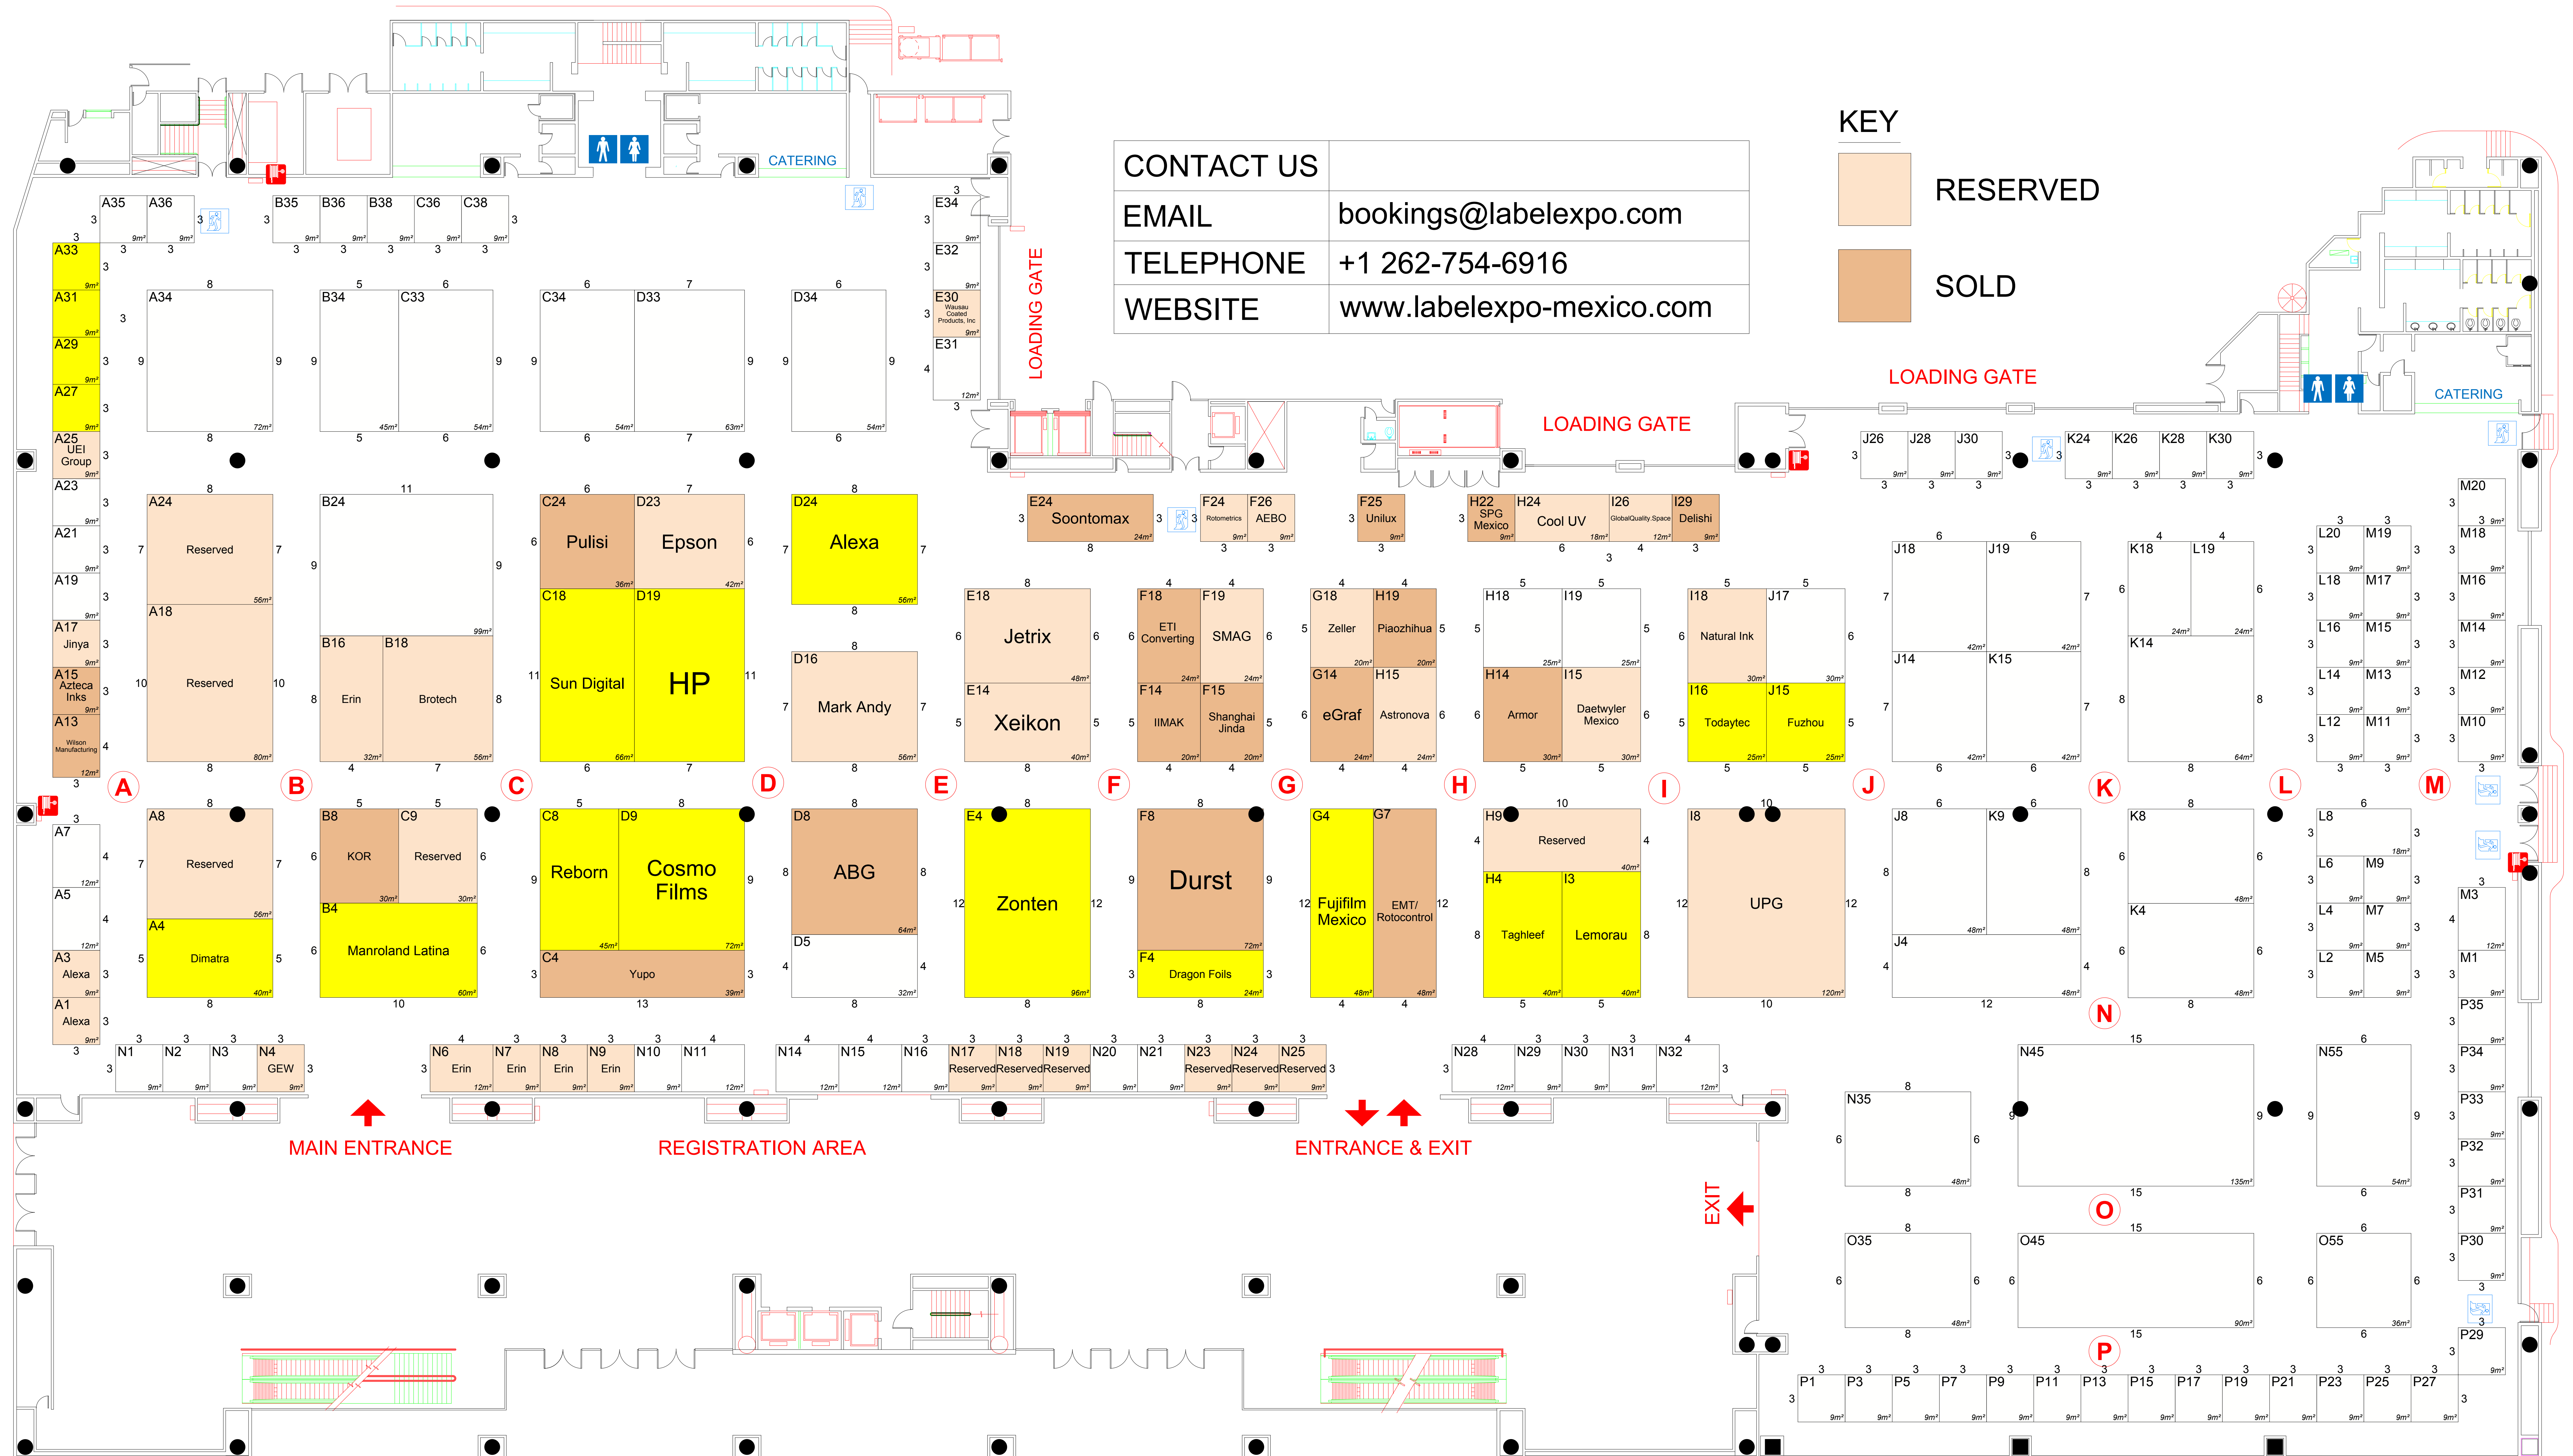

26 - 28 April • Mexico

LABELXPO MEXICO 2023

www.labelexpo-mexico.com

VENUE: WORLD TRADE CENTER MEXICO CITY

CONTACT US	
EMAIL	bookings@labelexpo.com
TELEPHONE	+1 262-754-6916
WEBSITE	www.labelexpo-mexico.com

KEY

- RESERVED
- SOLD

MAIN ENTRANCE

REGISTRATION AREA

ENTRANCE & EXIT

EXIT

LOADING GATE

LOADING GATE

LOADING GATE

CATERING

CATERING