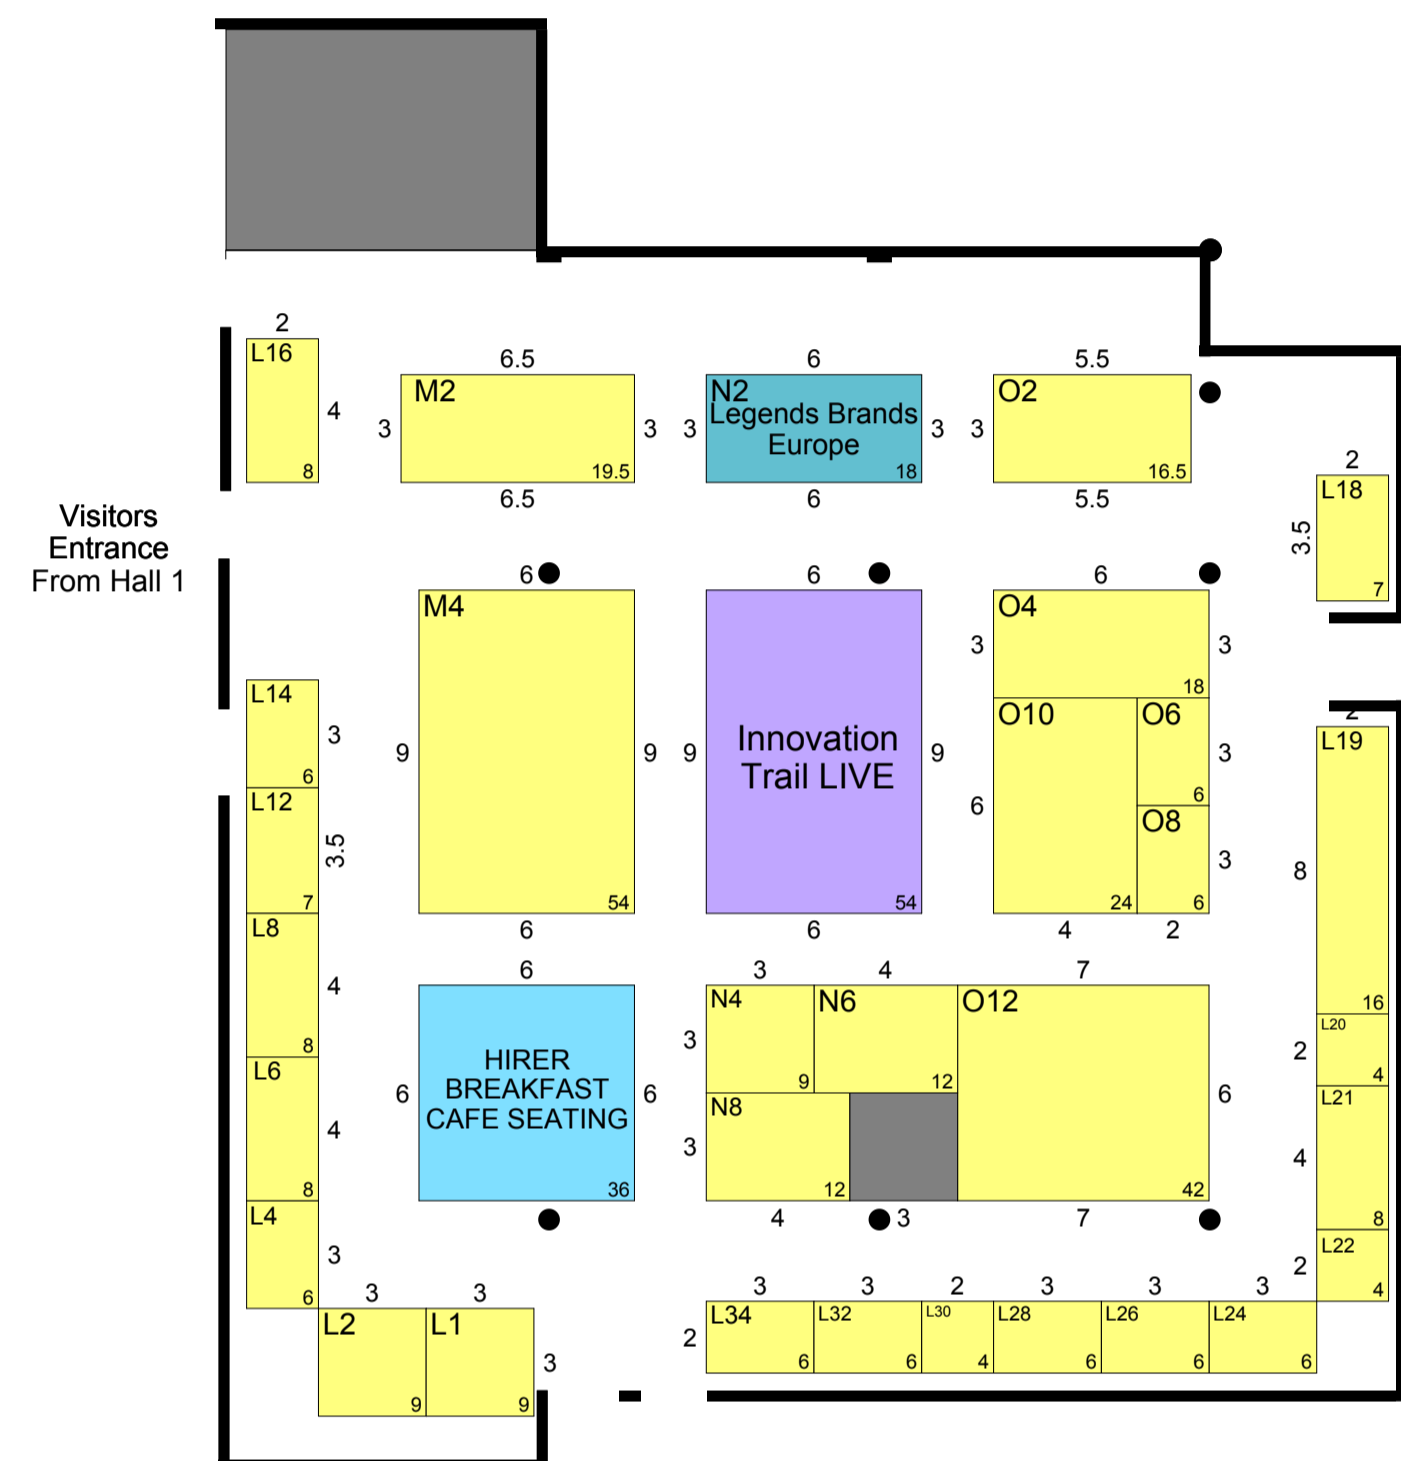

Executive Hire

5 - 6 February 2020

HALL 1 & ATRIUM

Organisers Office

HALL 2

- Available
- Catering
- Feature
- Reserved
- Sold

The dimensions on this plan have not been verified by Showlite Ltd and no responsibility can be accepted for any discrepancies