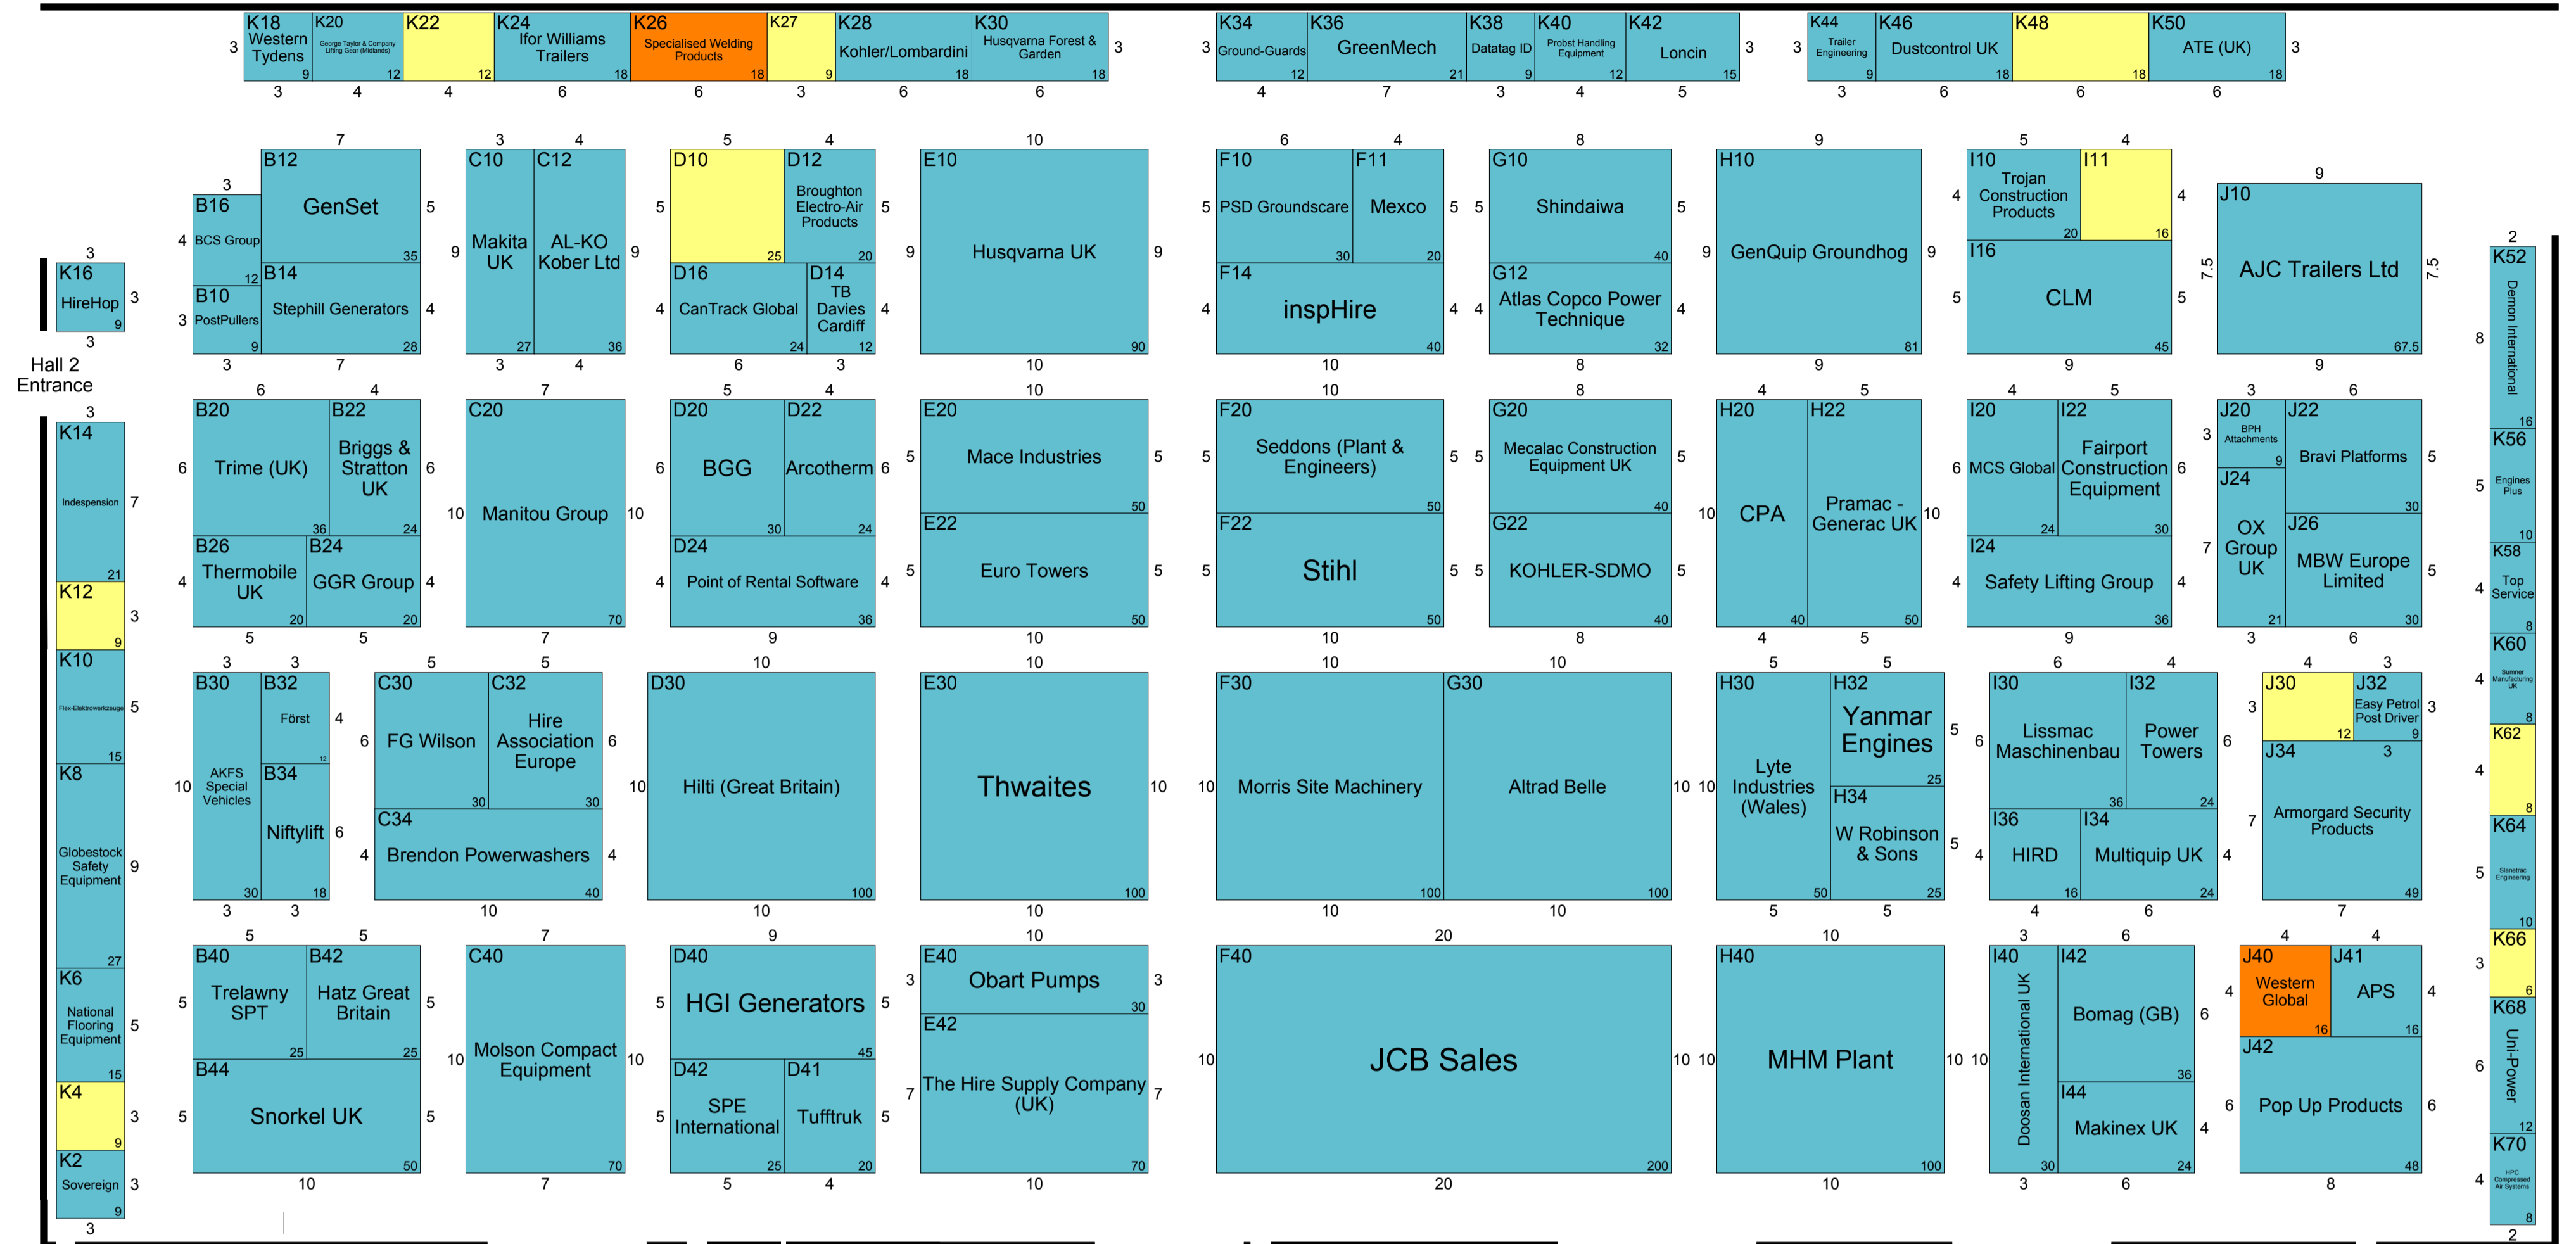

Executive Hire

5 - 6 February 2020

HALL 1 & ATRIUM

Organisers Office

HALL 2

- Available
- Catering
- Feature
- Reserved
- Sold

The dimensions on this plan have not been verified by Showlite Ltd and no responsibility can be accepted for any discrepancies